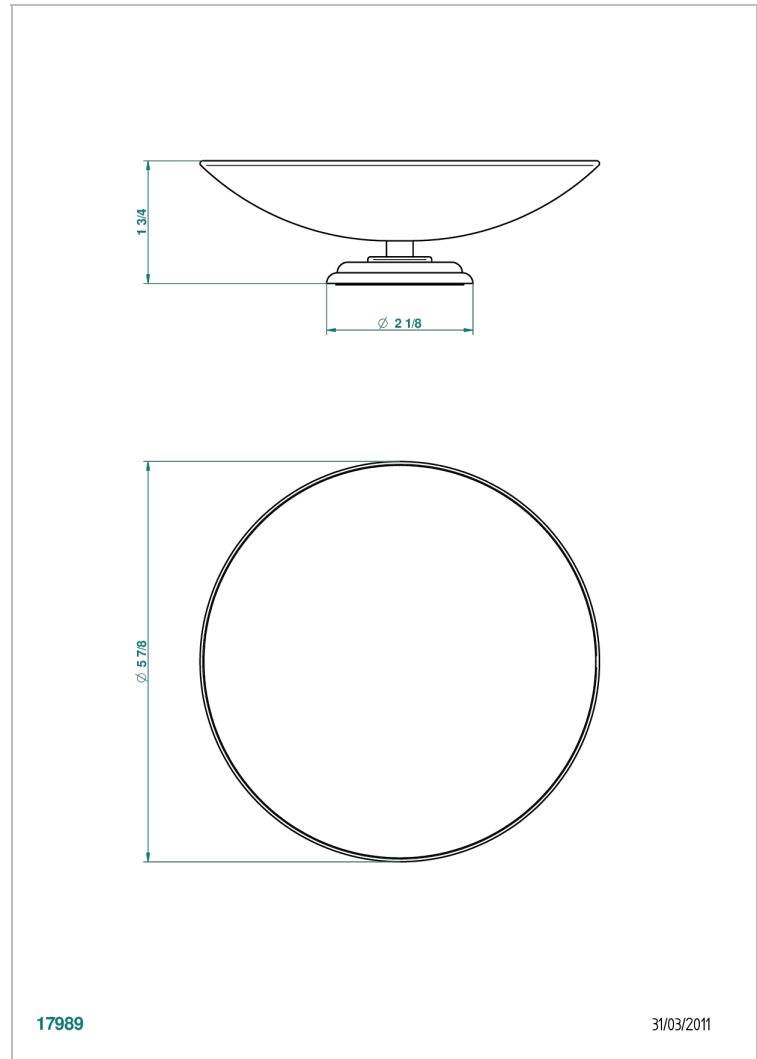

# MARQUISE GOLD DECOR

A7F-544GM

Soap dish, freestanding , 6" diameter

THG<sup>®</sup>  
PARIS

17989

31/03/2011

## CHARACTERISTIC

- Marquise gold decor
- Soap dish, freestanding , 6" diameter