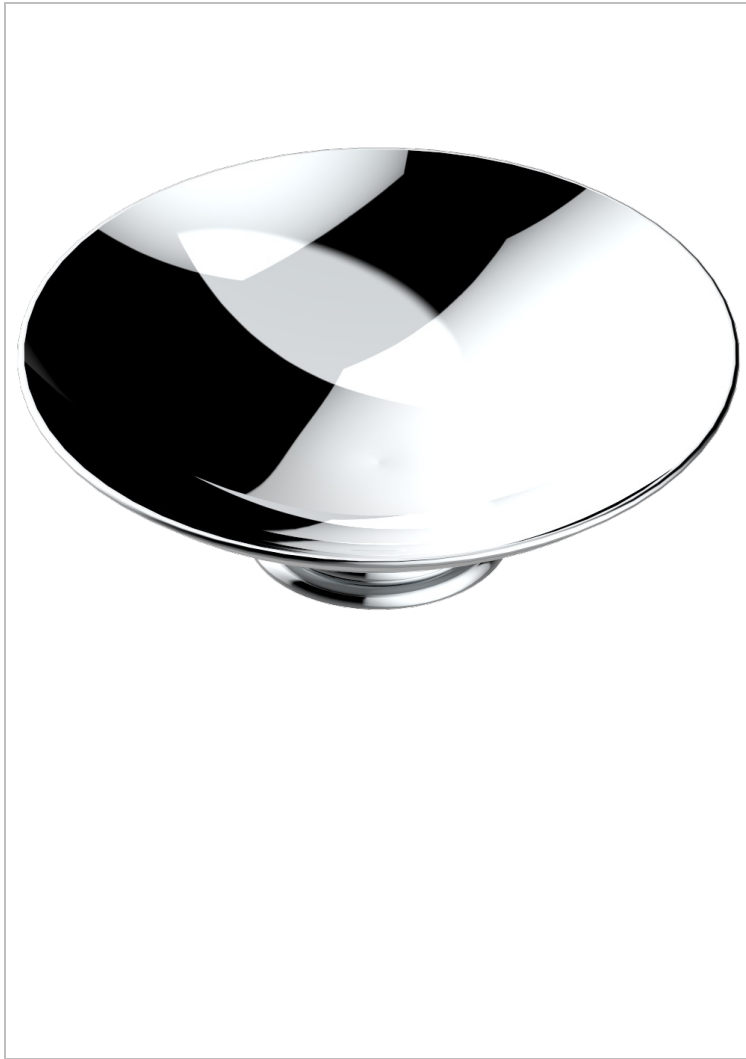

# MARQUISE GOLD DECOR

A7F-544GM

Soap dish, freestanding , 6" diameter

THG<sup>®</sup>  
PARIS

17989

31/03/2011

## CHARACTERISTIC

- Marquise gold decor
- Soap dish, freestanding , 6" diameter

## AVAILABLE FINITIONS

Black nickel - D24

Blush PVD - H62

Brass color PVD - H49

Brown bronze color PVD - F33

Chrome polished - A02

Chrome polished / gold polished - G02

Copper antique matt, coated - H07

Nickel antique / Sovereign - H28

Nickel color PVD - H55

Nickel polished - B01

Rose Gold - F27

Satin chrome - C03

Silver polished, antique - H03

Silver rhodium - F18

Soft gold - F30