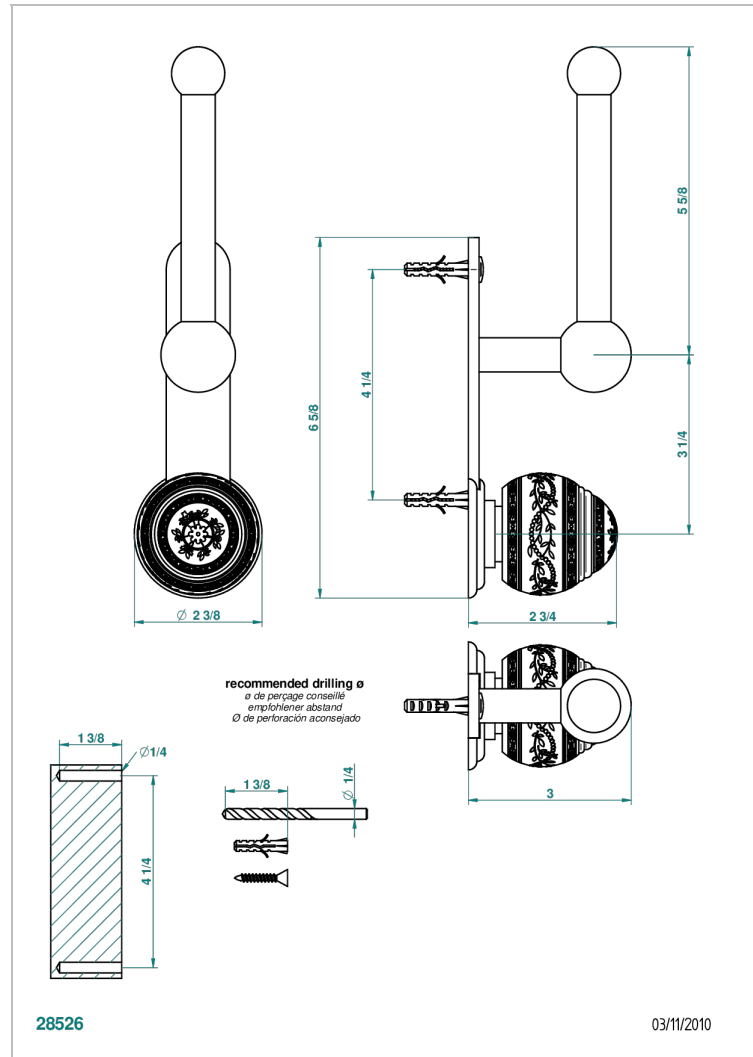

MARQUISE GOLD DECOR

A7F-542

Reserve toilet paper holder

CHARACTERISTIC

- Marquise gold decor
- Reserve toilet paper holder

AVAILABLE FINITIONS

Black nickel - D24
Blush PVD - H62
Brass color PVD - H49
Brown bronze color PVD - F33
Chrome polished - A02
Chrome polished / gold polished - G02