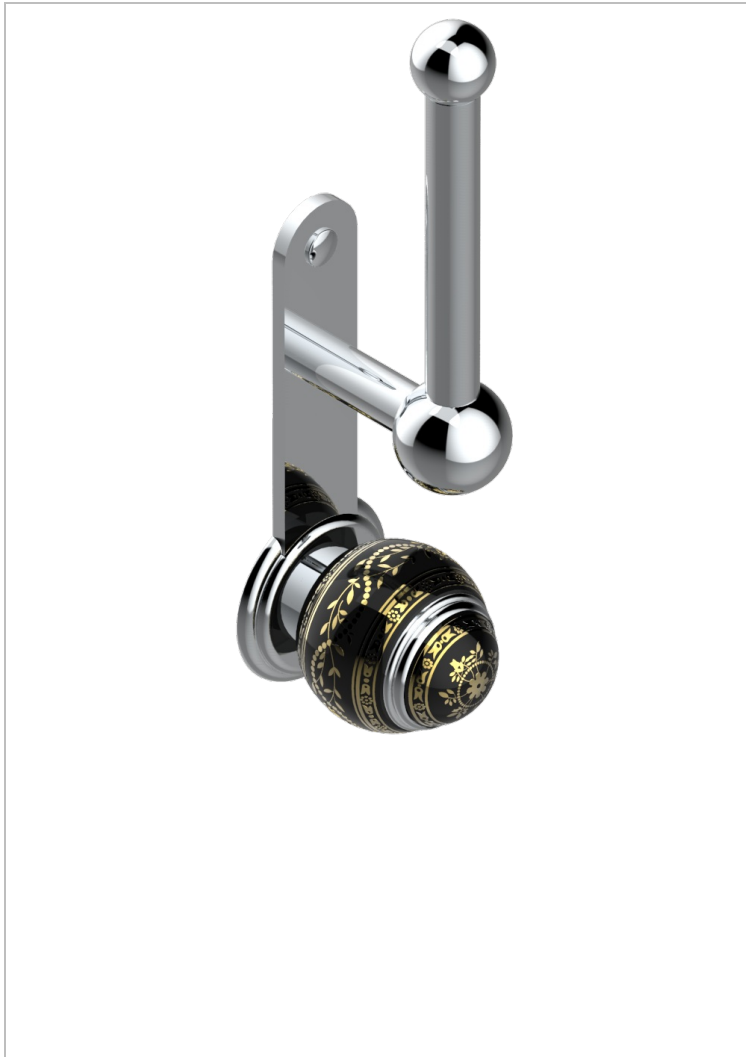

MARQUISE GOLD DECOR

A7F-542

Reserve toilet paper holder

CHARACTERISTIC

- Marquise gold decor
- Reserve toilet paper holder

AVAILABLE FINITIONS

Black nickel - D24
Blush PVD - H62
Brass color PVD - H49
Brown bronze color PVD - F33
Chrome polished - A02
Chrome polished / gold polished - G02

Copper antique matt, coated - H07
Gold color PVD - H52
Gold mat - F07
Gold polished - F01
Gold satiney - F03
Graphite PVD - H64

Light coated bronze - D01
Matt Umber PVD - H67
Matt blush PVD - H60
Matt brass color PVD - H50
Matt brown bronze color PVD - F34
Matt chrome (American satin) - C02

Matt gold color PVD - H53
Matt graphite PVD - H65
Matt nickel (American satin) - C01
Matt nickel color PVD - H56
Nickel antique / Sovereign - H28
Nickel color PVD - H55

Nickel polished - B01
Rose Gold - F27
Satin chrome - C03
Silver polished, antique - H03
Silver rhodium - F18
Soft gold - F30