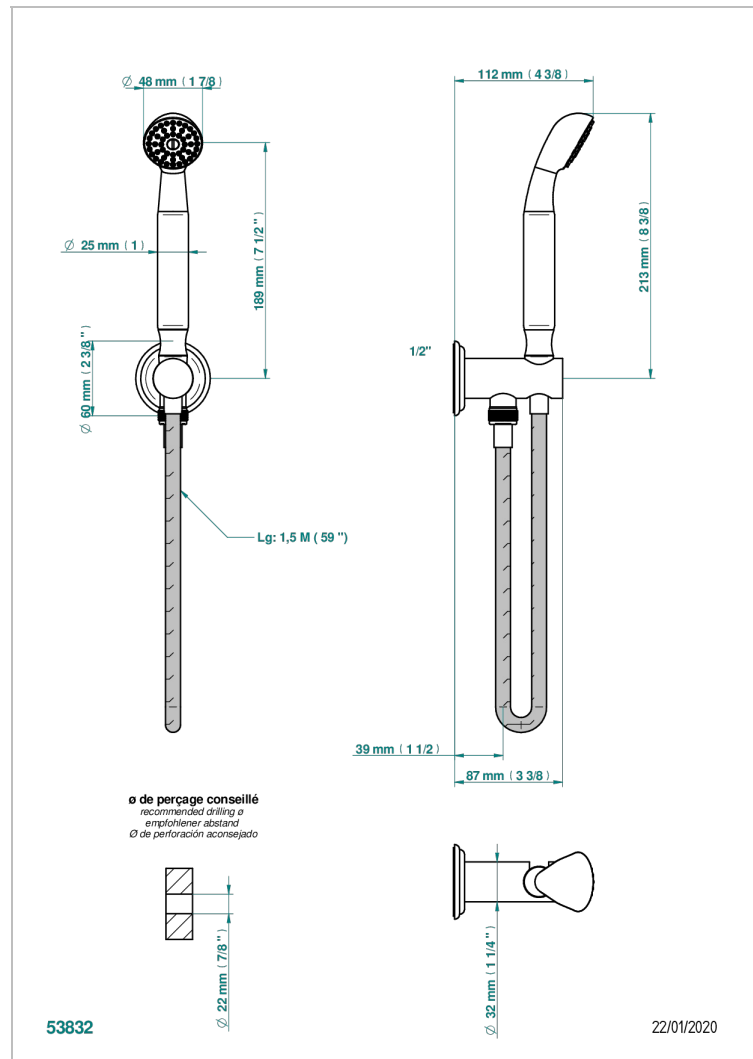

# MARQUISE GOLD DECOR

A7F-54/US

Wall mounted handshower with integrated fixed hook

## CHARACTERISTIC

- Marquise gold decor
- Wall mounted handshower with integrated fixed hook