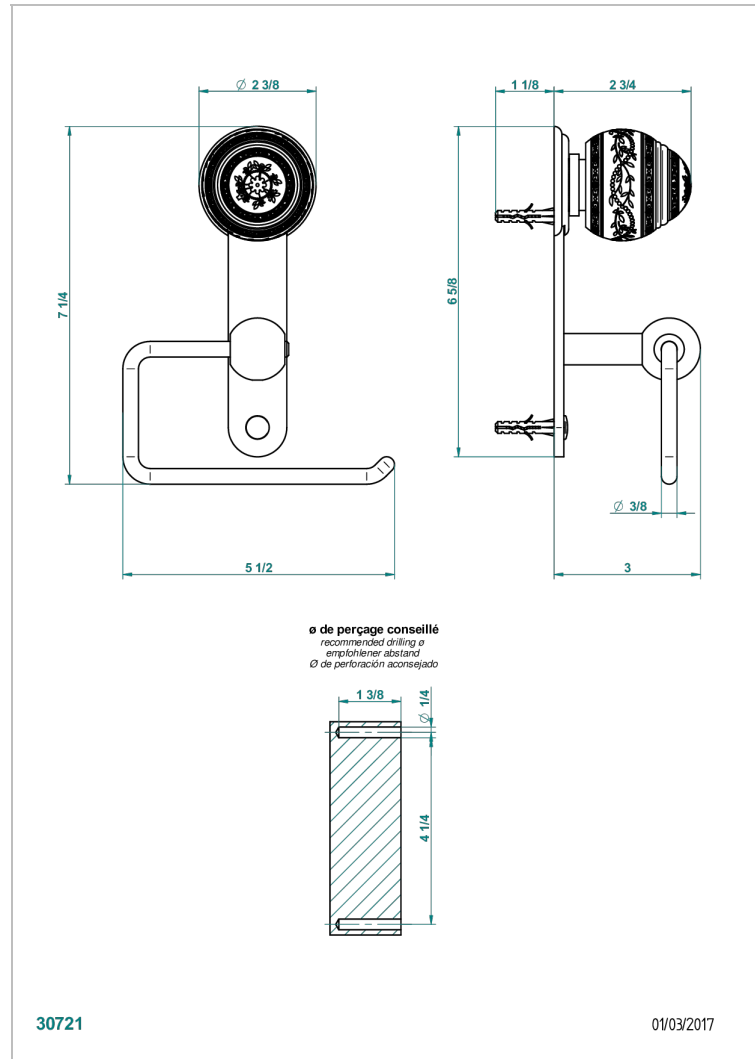

MARQUISE GOLD DECOR

A7F-538A

Toilet paper holder, single mount without cover

CHARACTERISTIC

- Marquise gold decor
- Toilet paper holder, single mount without cover

AVAILABLE FINITIONS

Black nickel - D24
 Blush PVD - H62
 Brass color PVD - H49
 Brown bronze color PVD - F33
 Chrome polished - A02
 Chrome polished / gold polished - G02