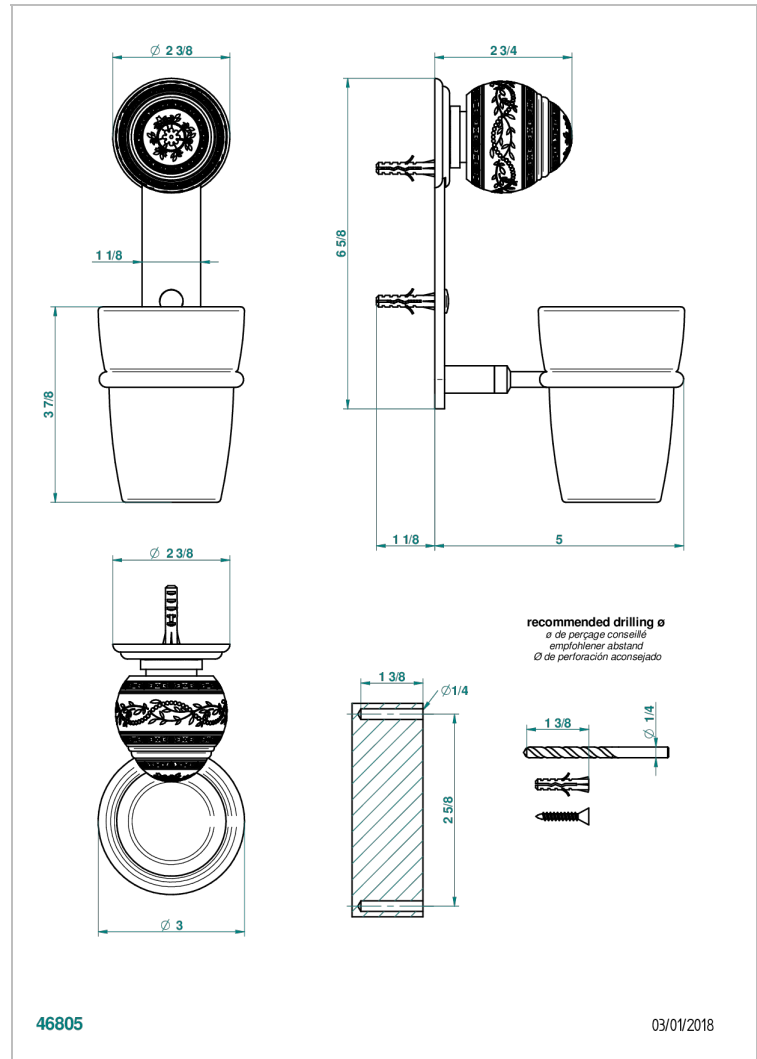

MARQUISE GOLD DECOR

A7F-536

Tumbler holder, wall mounted

THG[®]
PARIS

CHARACTERISTIC

- Marquise gold decor
- Tumbler holder, wall mounted

AVAILABLE FINITIONS

Black nickel - D24
Blush PVD - H62
Brass color PVD - H49
Brown bronze color PVD - F33
Chrome polished - A02
Chrome polished / gold polished - G02

Matt gold color PVD - H53
Matt graphite PVD - H65
Matt nickel (American satin) - C01
Matt nickel color PVD - H56
Nickel antique / Sovereign - H28
Nickel color PVD - H55

Nickel polished - B01
Rose Gold - F27
Satin chrome - C03
Silver polished, antique - H03
Silver rhodium - F18
Soft gold - F30