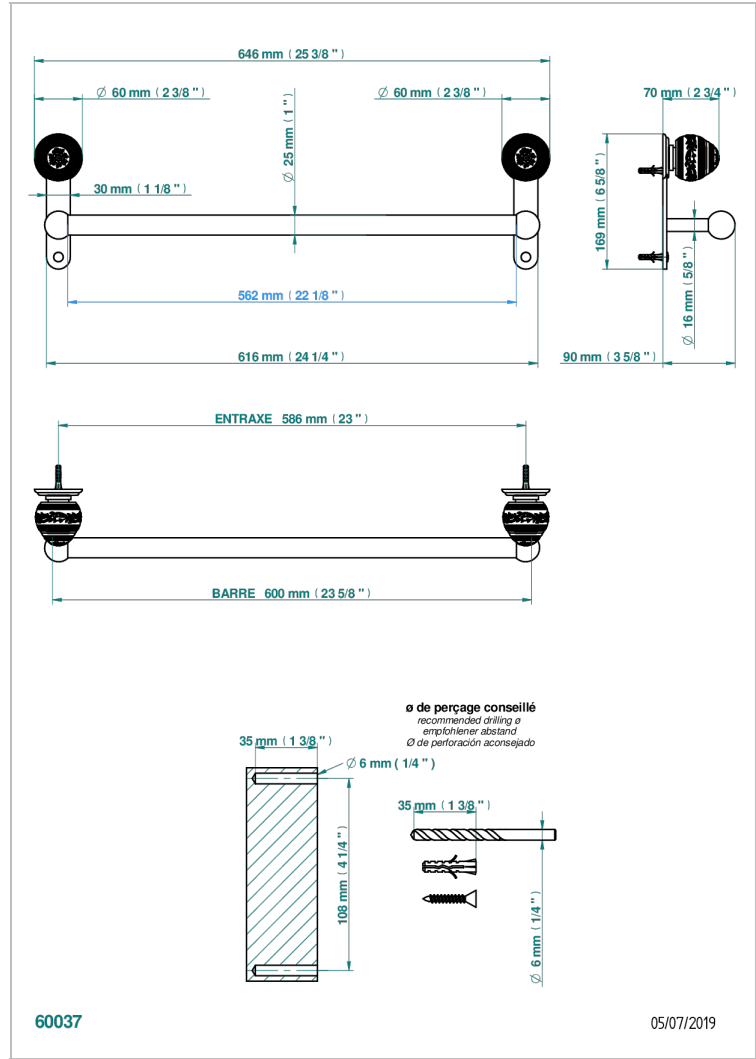

MARQUISE GOLD DECOR

A7F-526/60

Towel bar, 24" long

CHARACTERISTIC

- Marquise gold decor
- Towel bar, 24" long

AVAILABLE FINITIONS

Black nickel - D24
Blush PVD - H62
Brass color PVD - H49
Brown bronze color PVD - F33
Chrome polished - A02
Chrome polished / gold polished - G02