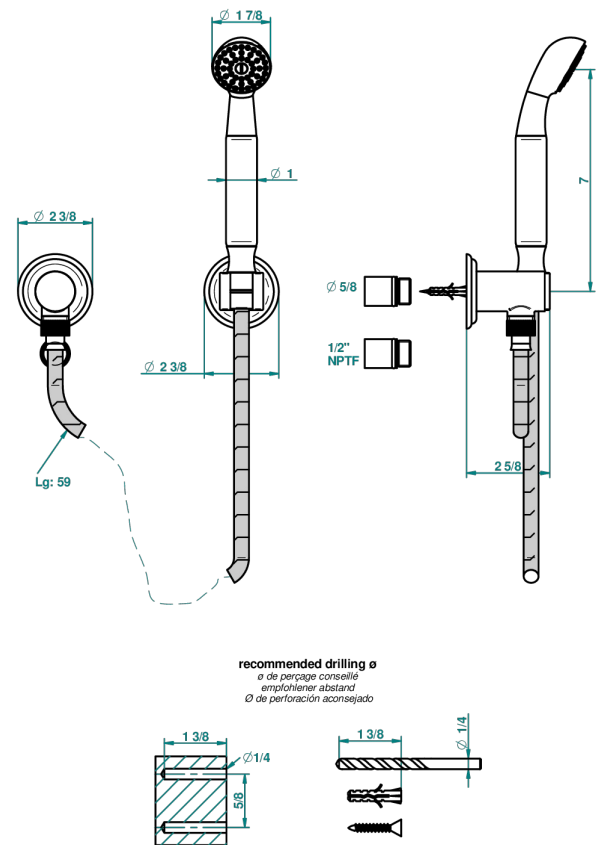

MARQUISE GOLD DECOR

A7F-52/US

Wall mounted handshower with separate fixed hook

20258

26/01/2011

CHARACTERISTIC

- Marquise gold decor
- Wall mounted handshower with separate fixed hook

TECHNICAL SPECS

- Recommandé : 3 bars (max. 5 bars) - Advised : 43,5 psi (max. 72 psi)
- 9,5 l/min à 3 bars (2.5 gpm at 43.5 psi)

AVAILABLE FINITIONS

Black nickel - D24
 Blush PVD - H62
 Brass color PVD - H49
 Brown bronze color PVD - F33
 Chrome polished - A02
 Chrome polished / gold polished - G02