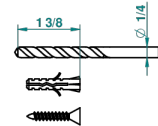

MARQUISE GOLD DECOR

A7F-508

Robe hook single small

30220

14/06/2010

CHARACTERISTIC

- Marquise gold decor
- Robe hook single small

AVAILABLE FINITIONS

Black nickel - D24
Blush PVD - H62
Brass color PVD - H49
Brown bronze color PVD - F33
Chrome polished - A02
Chrome polished / gold polished - G02

Copper antique matt, coated - H07
Gold color PVD - H52
Gold mat - F07
Gold polished - F01
Gold satiney - F03
Graphite PVD - H64

Light coated bronze - D01
Matt Umber PVD - H67
Matt blush PVD - H60
Matt brass color PVD - H50
Matt brown bronze color PVD - F34
Matt chrome (American satin) - C02

Matt gold color PVD - H53
Matt graphite PVD - H65
Matt nickel (American satin) - C01
Matt nickel color PVD - H56
Nickel antique / Sovereign - H28
Nickel color PVD - H55

Nickel polished - B01
Rose Gold - F27
Satin chrome - C03
Silver polished, antique - H03
Silver rhodium - F18
Soft gold - F30