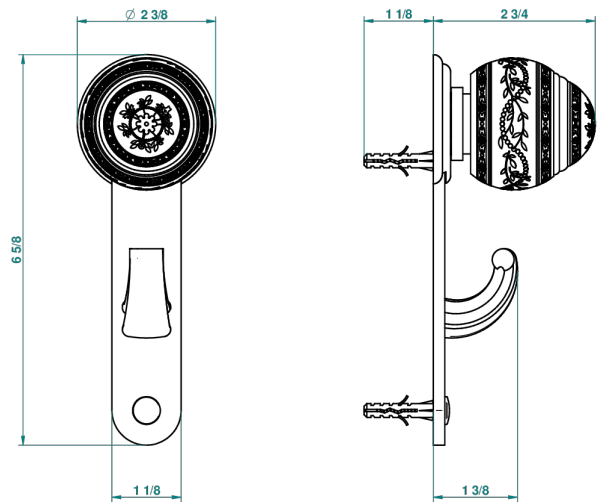

MARQUISE GOLD DECOR

A7F-508

Robe hook single small

30220

14/06/2010

CHARACTERISTIC

- Marquise gold decor
- Robe hook single small

AVAILABLE FINITIONS

Black nickel - D24
Blush PVD - H62
Brass color PVD - H49
Brown bronze color PVD - F33
Chrome polished - A02
Chrome polished / gold polished - G02

Copper antique matt, coated - H07
Gold color PVD - H52
Gold mat - F07
Gold polished - F01
Gold satiney - F03
Graphite PVD - H64

Light coated bronze - D01
Matt Umber PVD - H67
Matt blush PVD - H60
Matt brass color PVD - H50
Matt brown bronze color PVD - F34
Matt chrome (American satin) - C02

Matt gold color PVD - H53
Matt graphite PVD - H65
Matt nickel (American satin) - C01
Matt nickel color PVD - H56
Nickel antique / Sovereign - H28
Nickel color PVD - H55

Nickel polished - B01
Rose Gold - F27
Satin chrome - C03
Silver polished, antique - H03
Silver rhodium - F18
Soft gold - F30