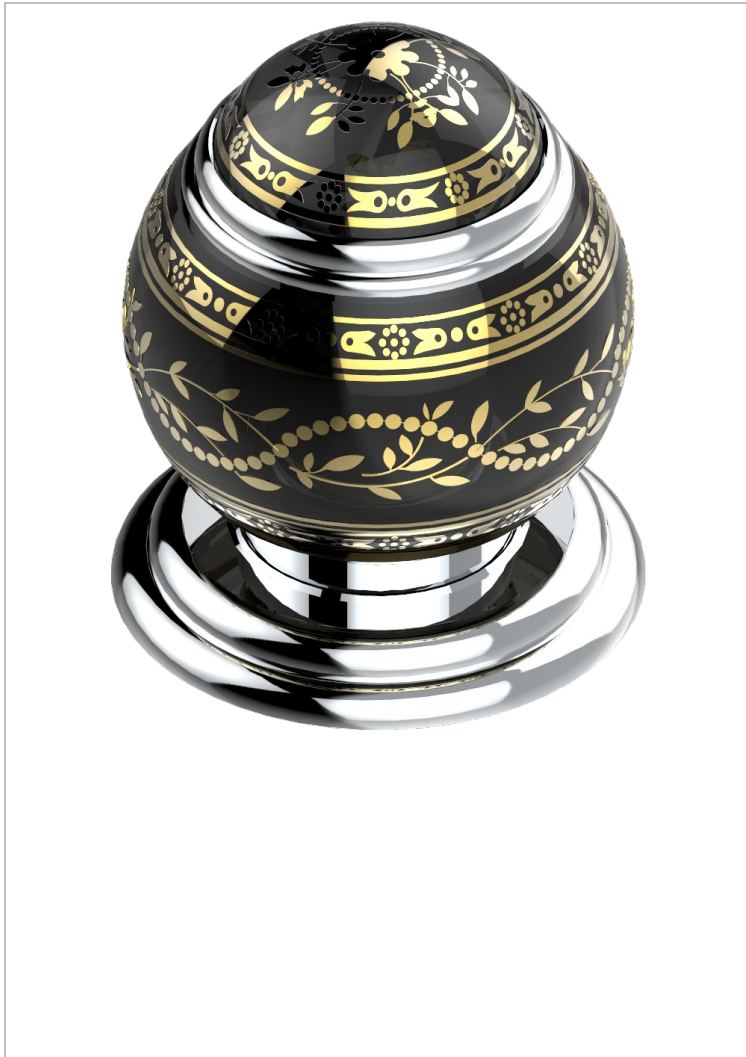

# MARQUISE GOLD DECOR

A7F-504VGUS

2-function deck diverter with trim

## CHARACTERISTIC

- Marquise gold decor
- 2-function deck diverter with trim

## AVAILABLE FINITIONS

Black nickel - D24  
Blush PVD - H62  
Brass color PVD - H49  
Brown bronze color PVD - F33  
Chrome polished - A02  
Chrome polished / gold polished - G02

Copper antique matt, coated - H07  
Gold color PVD - H52  
Gold mat - F07  
Gold polished - F01  
Gold satiney - F03  
Graphite PVD - H64

Light coated bronze - D01  
Matt Umber PVD - H67  
Matt blush PVD - H60  
Matt brass color PVD - H50  
Matt brown bronze color PVD - F34  
Matt chrome (American satin) - C02

Matt gold color PVD - H53  
Matt graphite PVD - H65  
Matt nickel (American satin) - C01  
Matt nickel color PVD - H56  
Nickel antique / Sovereign - H28  
Nickel color PVD - H55