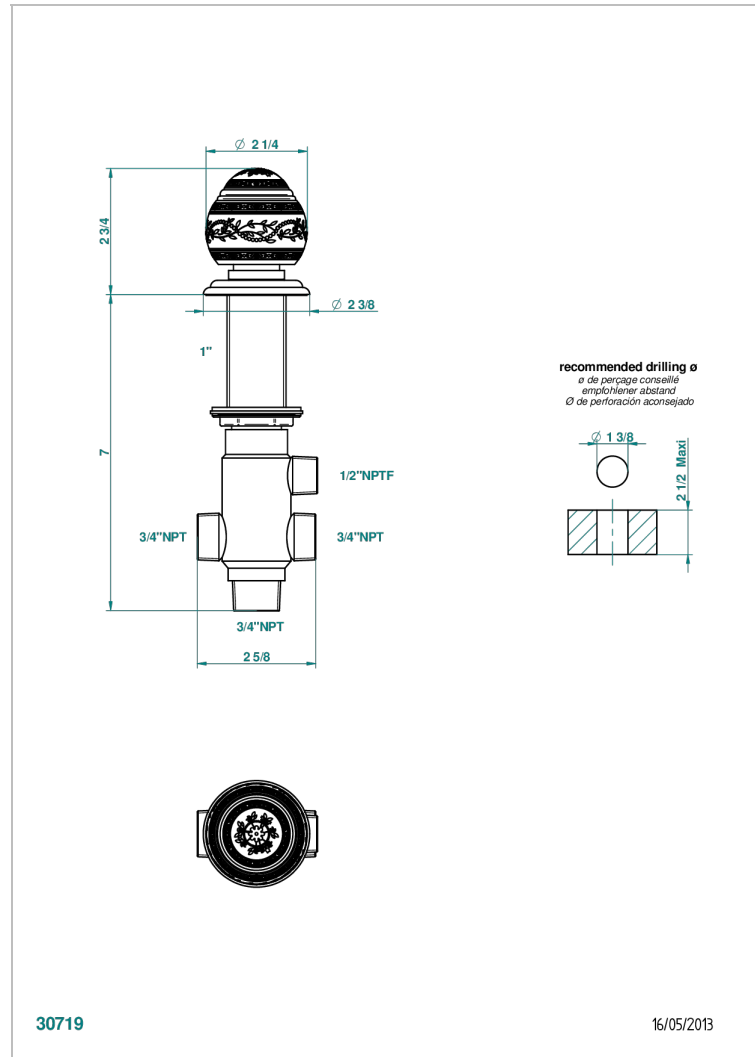

# MARQUISE GOLD DECOR

A7F-504VGUS

2-function deck diverter with trim

## CHARACTERISTIC

- Marquise gold decor
- 2-function deck diverter with trim