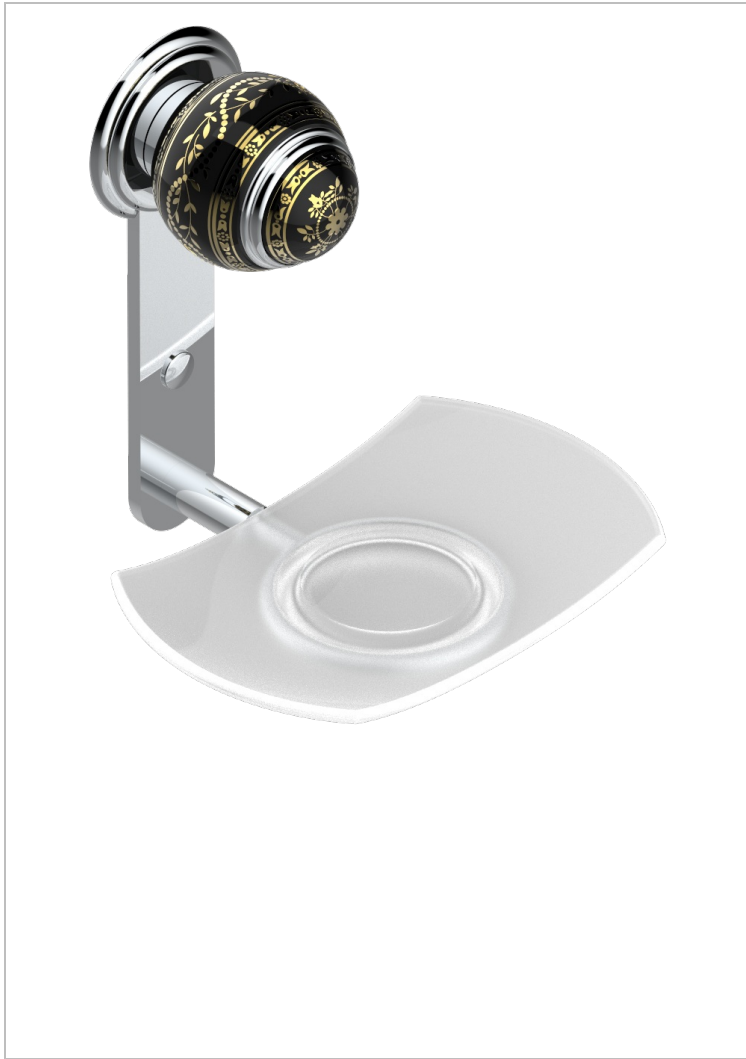

MARQUISE GOLD DECOR

A7F-500

Glass soap dish, wall mounted

CHARACTERISTIC

- Marquise gold decor
- Glass soap dish, wall mounted

AVAILABLE FINITIONS

Black nickel - D24
 Blush PVD - H62
 Brass color PVD - H49
 Brown bronze color PVD - F33
 Chrome polished - A02
 Chrome polished / gold polished - G02

Copper antique matt, coated - H07
 Gold color PVD - H52
 Gold mat - F07
 Gold polished - F01
 Gold satiney - F03
 Graphite PVD - H64

Light coated bronze - D01
 Matt Umber PVD - H67
 Matt blush PVD - H60
 Matt brass color PVD - H50
 Matt brown bronze color PVD - F34
 Matt chrome (American satin) - C02

Matt gold color PVD - H53
 Matt graphite PVD - H65
 Matt nickel (American satin) - C01
 Matt nickel color PVD - H56
 Nickel antique / Sovereign - H28
 Nickel color PVD - H55

Nickel polished - B01
 Rose Gold - F27
 Satin chrome - C03
 Silver polished, antique - H03
 Silver rhodium - F18
 Soft gold - F30