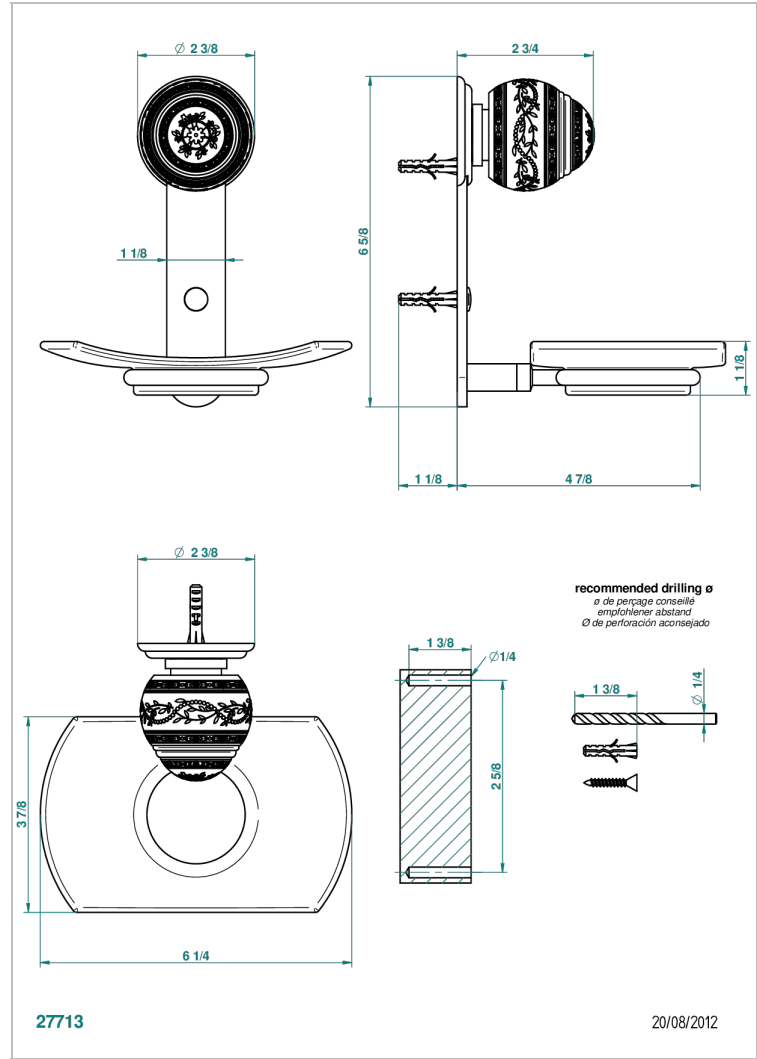

MARQUISE GOLD DECOR

A7F-500

Glass soap dish, wall mounted

CHARACTERISTIC

- Marquise gold decor
- Glass soap dish, wall mounted

AVAILABLE FINITIONS

Black nickel - D24
 Blush PVD - H62
 Brass color PVD - H49
 Brown bronze color PVD - F33
 Chrome polished - A02
 Chrome polished / gold polished - G02

Copper antique matt, coated - H07
 Gold color PVD - H52
 Gold mat - F07
 Gold polished - F01
 Gold satiney - F03
 Graphite PVD - H64

Light coated bronze - D01
 Matt Umber PVD - H67
 Matt blush PVD - H60
 Matt brass color PVD - H50
 Matt brown bronze color PVD - F34
 Matt chrome (American satin) - C02

Matt gold color PVD - H53
 Matt graphite PVD - H65
 Matt nickel (American satin) - C01
 Matt nickel color PVD - H56
 Nickel antique / Sovereign - H28
 Nickel color PVD - H55

Nickel polished - B01
 Rose Gold - F27
 Satin chrome - C03
 Silver polished, antique - H03
 Silver rhodium - F18
 Soft gold - F30