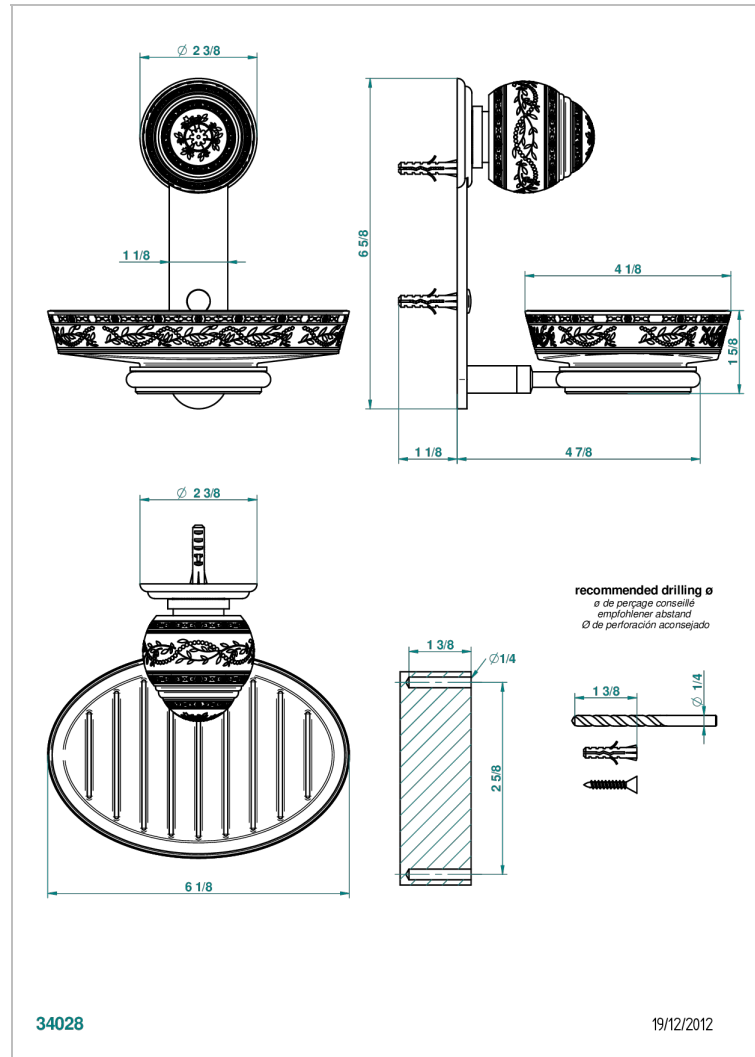

MARQUISE GOLD DECOR

A7F-500B

Wall mounted porcelain soap dish

THG[®]
PARIS

CHARACTERISTIC

- Marquise gold decor
- Wall mounted porcelain soap dish

AVAILABLE FINITIONS

Black nickel - D24

Nickel color PVD - H55

Nickel polished - B01

Rose Gold - F27

Satin chrome - C03

Silver polished, antique - H03

Silver rhodium - F18

Soft gold - F30