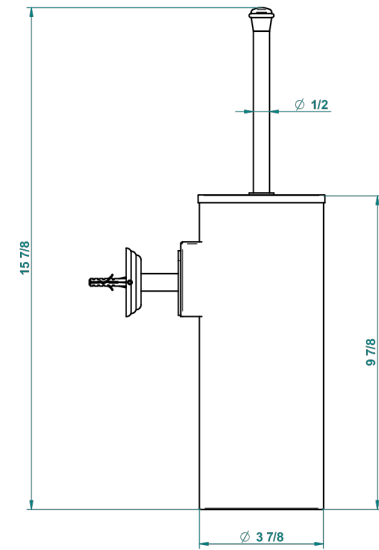

MARQUISE GOLD DECOR

A7F-4720C

Metal toilet brush holder with brush with cover wall mounted

THG®
PARIS

28537

27/10/2015

CHARACTERISTIC

- Marquise gold decor
- Metal toilet brush holder with brush with cover wall mounted

AVAILABLE FINITIONS

Black nickel - D24

Blush PVD - H62

Brass color PVD - H49

Brown bronze color PVD - F33

Chrome polished - A02

Chrome polished / gold polished - G02

Copper antique matt, coated - H07

Gold color PVD - H52

Gold mat - F07

Gold polished - F01

Gold satiny - F03

Graphite PVD - H64

Light coated bronze - D01

Matt Umber PVD - H67

Matt blush PVD - H60

Matt brass color PVD - H50

Matt brown bronze color PVD - F34

Matt chrome (American satin) - C02

Matt gold color PVD - H53

Matt graphite PVD - H65

Matt nickel (American satin) - C01

Matt nickel color PVD - H56

Nickel antique / Sovereign - H28

Nickel color PVD - H55

Nickel polished - B01

Rose Gold - F27

Satin chrome - C03

Silver polished, antique - H03

Silver rhodium - F18

Soft gold - F30