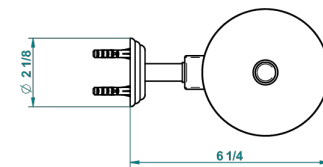

MARQUISE GOLD DECOR

A7F-4720C

Metal toilet brush holder with brush with cover wall mounted

THG®
PARIS

28537

27/10/2015

CHARACTERISTIC

- Marquise gold decor
- Metal toilet brush holder with brush with cover wall mounted

AVAILABLE FINITIONS

Black nickel - D24

Blush PVD - H62

Brass color PVD - H49

Brown bronze color PVD - F33

Chrome polished - A02

Chrome polished / gold polished - G02

Copper antique matt, coated - H07

Gold color PVD - H52

Gold mat - F07

Gold polished - F01

Gold satiny - F03

Graphite PVD - H64

Light coated bronze - D01

Matt Umber PVD - H67

Matt blush PVD - H60

Matt brass color PVD - H50

Matt brown bronze color PVD - F34

Matt chrome (American satin) - C02

Matt gold color PVD - H53

Matt graphite PVD - H65

Matt nickel (American satin) - C01

Matt nickel color PVD - H56

Nickel antique / Sovereign - H28

Nickel color PVD - H55

Nickel polished - B01

Rose Gold - F27

Satin chrome - C03

Silver polished, antique - H03

Silver rhodium - F18

Soft gold - F30