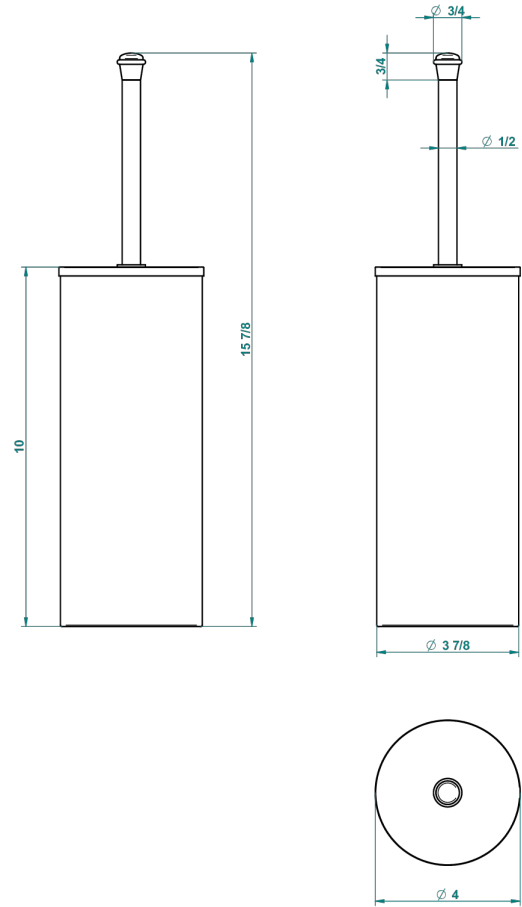

MARQUISE GOLD DECOR

A7F-4700C

Metal toilet brush holder with brush with cover floor mounted

THG[®]
PARIS

22334

29/10/2015

CHARACTERISTIC

- Marquise gold decor
- Metal toilet brush holder with brush with cover floor mounted