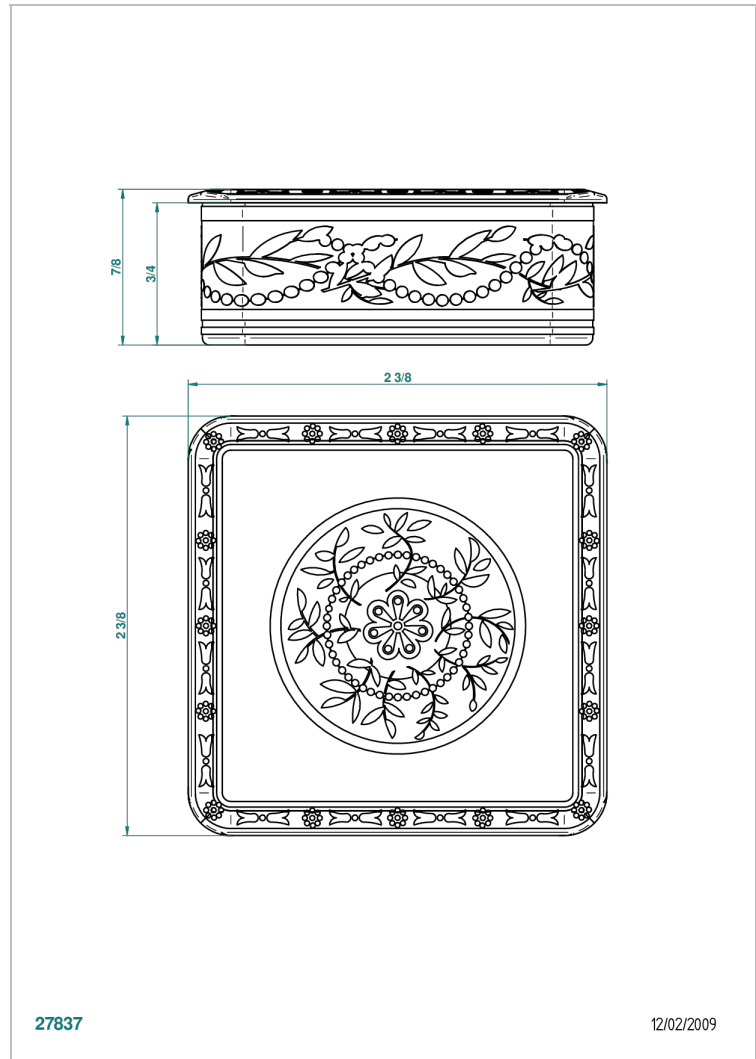

MARQUISE GOLD DECOR

A7F-4617

Porcelain square pill box 2 1/8" x 2 1/8"

27837

12/02/2009

CHARACTERISTIC

- Marquise gold decor
- Porcelain square pill box 2 1/8" x 2 1/8"

AVAILABLE FINITIONS