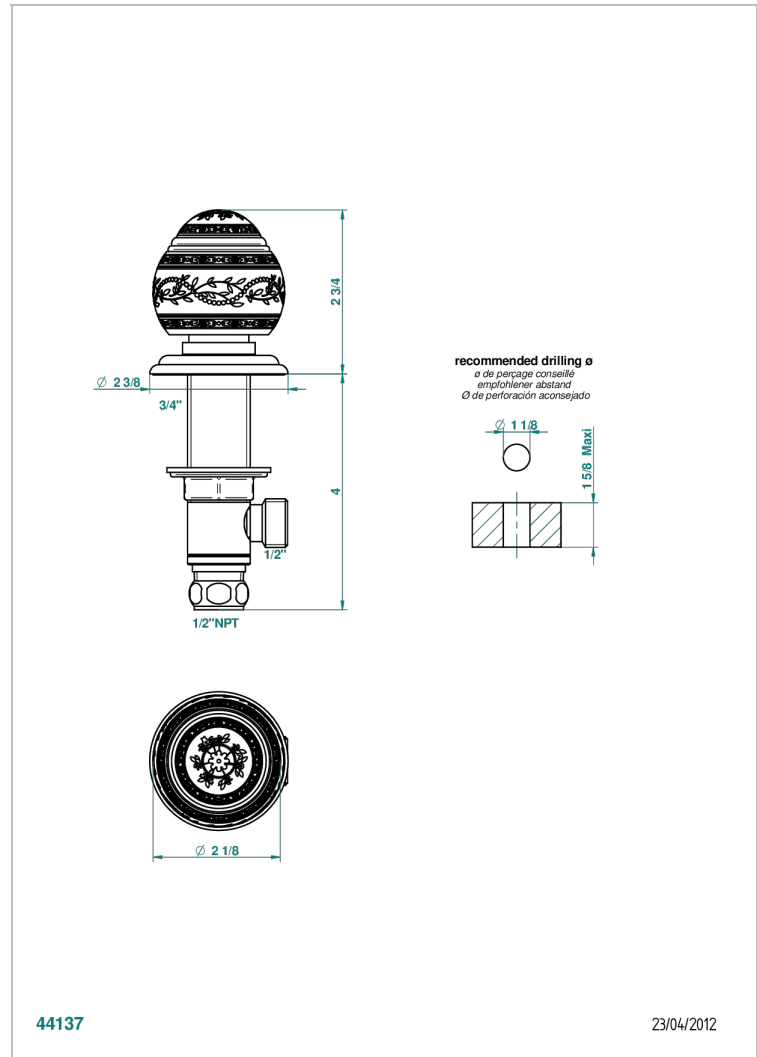

MARQUISE GOLD DECOR

A7F-35/US

1/2" deck valve with trim for lavatory

CHARACTERISTIC

- Marquise gold decor
- 1/2" deck valve with trim for lavatory

AVAILABLE FINITIONS

Black nickel - D24
Blush PVD - H62
Brass color PVD - H49
Brown bronze color PVD - F33
Chrome polished - A02
Chrome polished / gold polished - G02