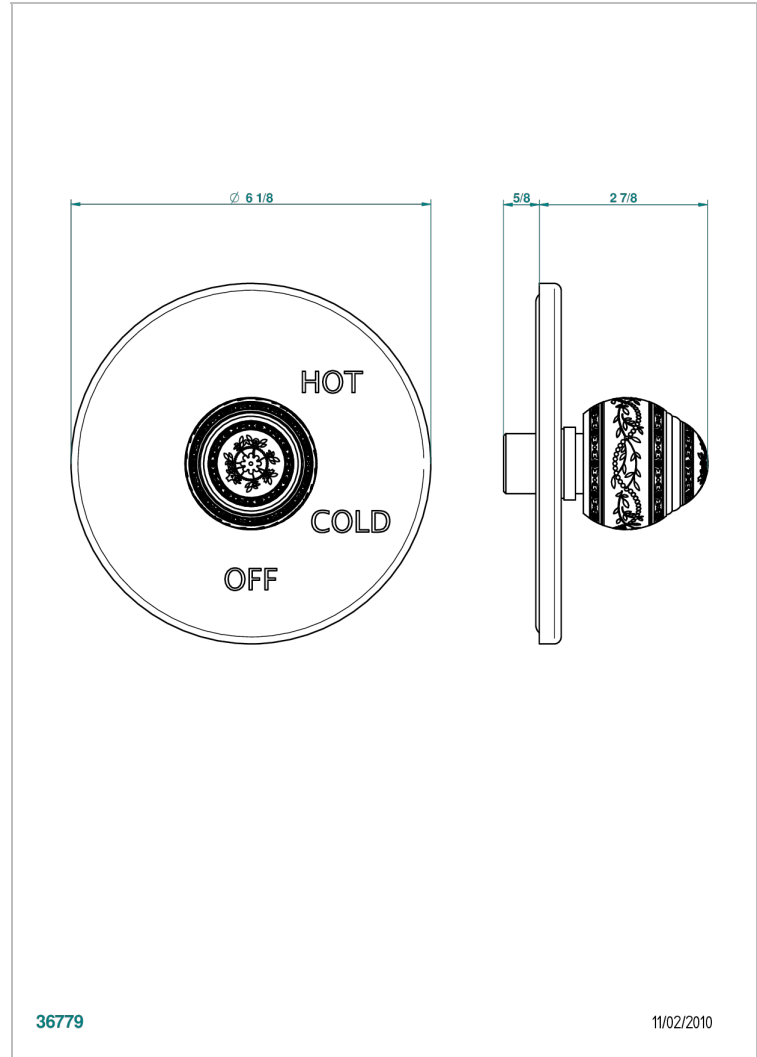

MARQUISE GOLD DECOR

A7F-320B

Trim for pressure balance valve

THG[®]
PARIS

36779

11/02/2010

CHARACTERISTIC

- Marquise gold decor
- Trim for pressure balance valve

RELATED SKU'S

- Ref. G00-320A 1/2 " Pressure balance valve

AVAILABLE FINITIONS

Black nickel - D24

Blush PVD - H62

Brass color PVD - H49

Brown bronze color PVD - F33

Chrome polished - A02