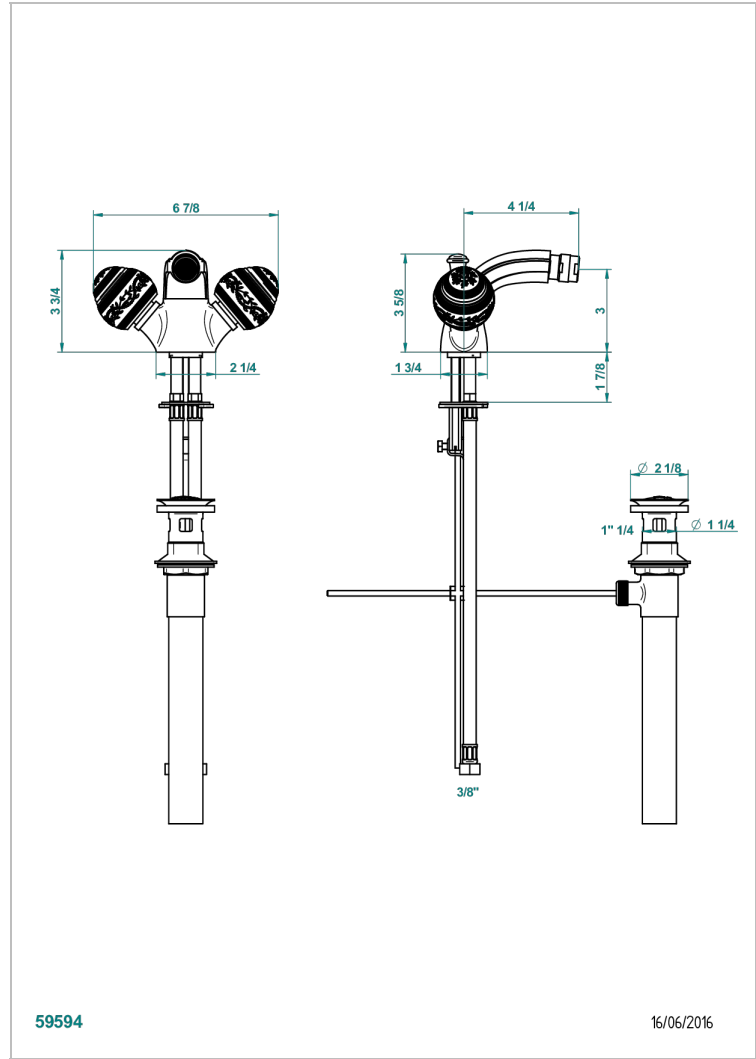

# MARQUISE GOLD DECOR

A7F-3202/US

Single hole bidet faucet with drain

Nickel antique / Sovereign - H28

Nickel color PVD - H55

Nickel polished - B01

Rose Gold - F27

Satin chrome - C03

Silver polished, antique - H03

Silver rhodium - F18

Soft gold - F30