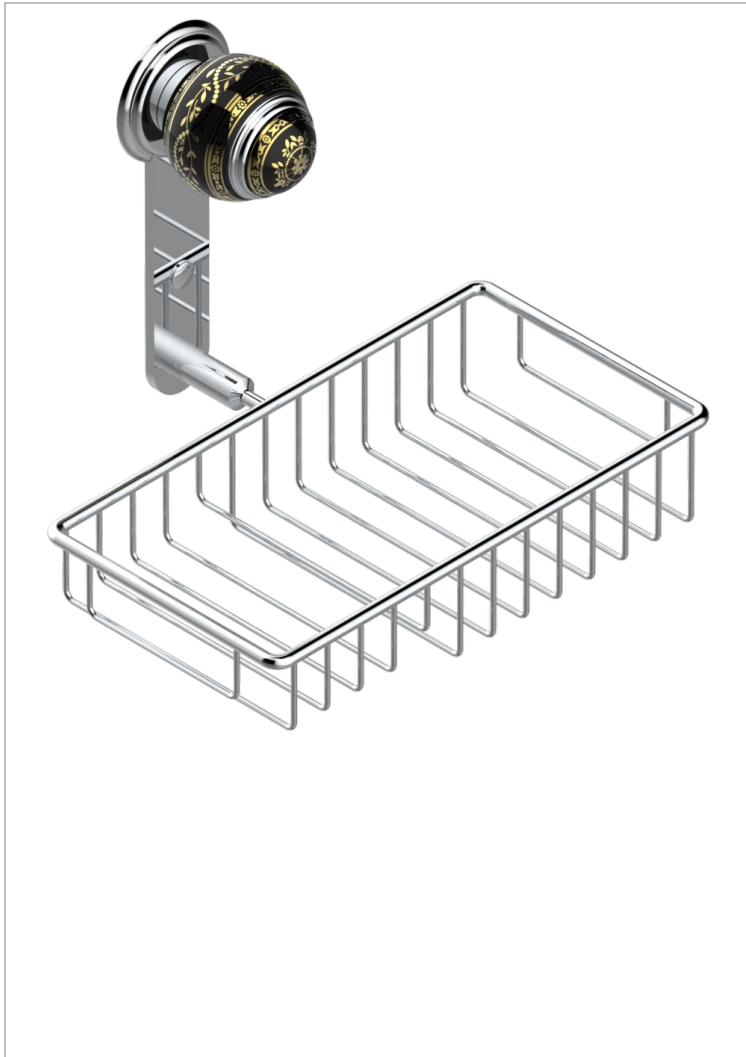

MARQUISE GOLD DECOR

A7F-2620

Soap and sponge holder, wall mounted

CHARACTERISTIC

- Marquise gold decor
- Soap and sponge holder, wall mounted

AVAILABLE FINITIONS

Black nickel - D24
 Blush PVD - H62
 Brass color PVD - H49
 Brown bronze color PVD - F33
 Chrome polished - A02
 Chrome polished / gold polished - G02

Copper antique matt, coated - H07
 Gold color PVD - H52
 Gold mat - F07
 Gold polished - F01
 Gold satiney - F03
 Graphite PVD - H64

Light coated bronze - D01
 Matt Umber PVD - H67
 Matt blush PVD - H60
 Matt brass color PVD - H50
 Matt brown bronze color PVD - F34
 Matt chrome (American satin) - C02

Matt gold color PVD - H53
 Matt graphite PVD - H65
 Matt nickel (American satin) - C01
 Matt nickel color PVD - H56
 Nickel antique / Sovereign - H28
 Nickel color PVD - H55

Nickel polished - B01
 Rose Gold - F27
 Satin chrome - C03
 Silver polished, antique - H03
 Silver rhodium - F18
 Soft gold - F30