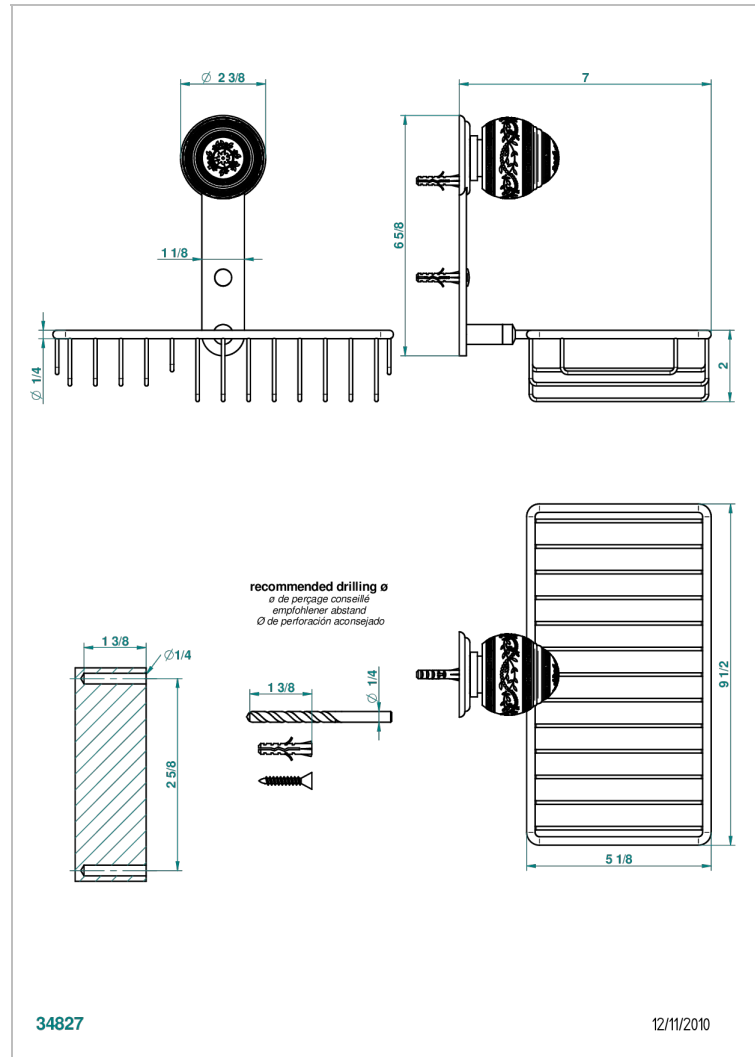

MARQUISE GOLD DECOR

A7F-2620

Soap and sponge holder, wall mounted

CHARACTERISTIC

- Marquise gold decor
- Soap and sponge holder, wall mounted

AVAILABLE FINITIONS

Black nickel - D24
 Blush PVD - H62
 Brass color PVD - H49
 Brown bronze color PVD - F33
 Chrome polished - A02
 Chrome polished / gold polished - G02