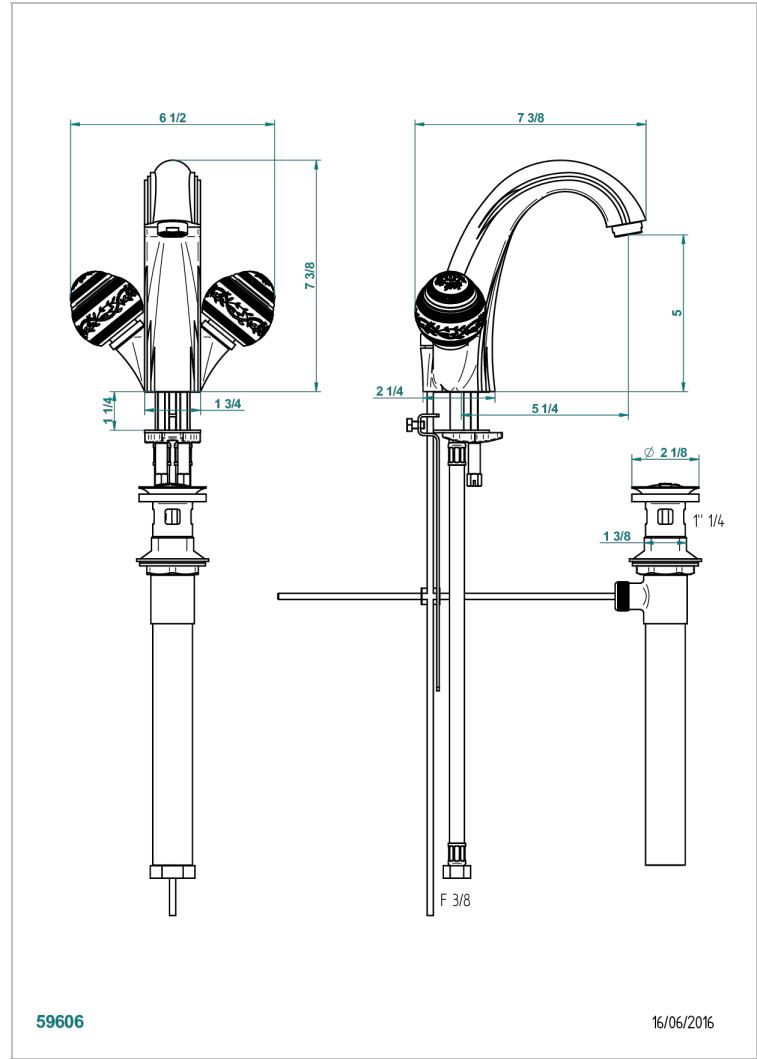

MARQUISE GOLD DECOR

A7F-2155/US

Single hole lavatory set with drain

THG[®]
PARIS

CHARACTERISTIC

- Marquise gold decor
- Single hole lavatory set with drain

AVAILABLE FINITIONS

Black nickel - D24
Blush PVD - H62
Brass color PVD - H49
Brown bronze color PVD - F33
Chrome polished - A02
Chrome polished / gold polished - G02

Copper antique matt, coated - H07
Gold color PVD - H52
Gold mat - F07
Gold polished - F01
Gold satiney - F03
Graphite PVD - H64

Light coated bronze - D01
Matt Umber PVD - H67
Matt blush PVD - H60
Matt brass color PVD - H50
Matt brown bronze color PVD - F34
Matt chrome (American satin) - C02

Matt gold color PVD - H53
Matt graphite PVD - H65
Matt nickel (American satin) - C01
Matt nickel color PVD - H56
Nickel antique / Sovereign - H28
Nickel color PVD - H55

Nickel polished - B01
Rose Gold - F27
Satin chrome - C03
Silver polished, antique - H03
Silver rhodium - F18
Soft gold - F30