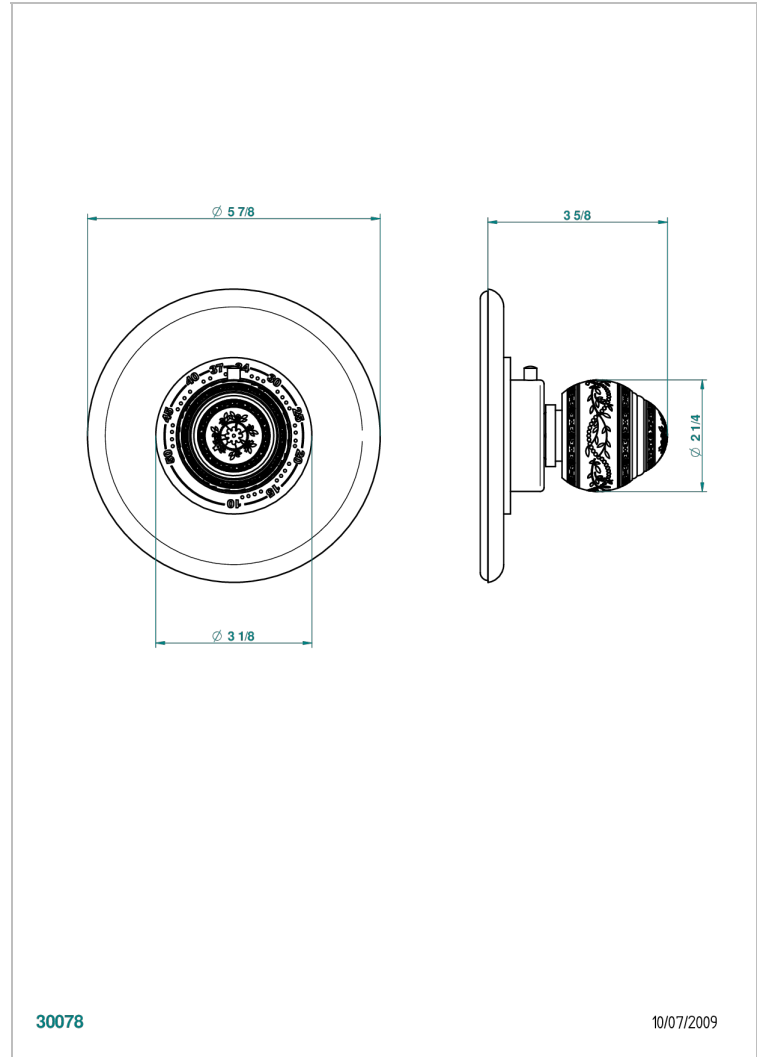

MARQUISE GOLD DECOR

A7F-15EN16EM

Trim plate and handle for eurotherm valve 8200/us & 8300/us

THG[®]
PARIS

CHARACTERISTIC

- Marquise gold decor
- Trim plate and handle for eurotherm valve 8200/us & 8300/us

AVAILABLE FINITIONS