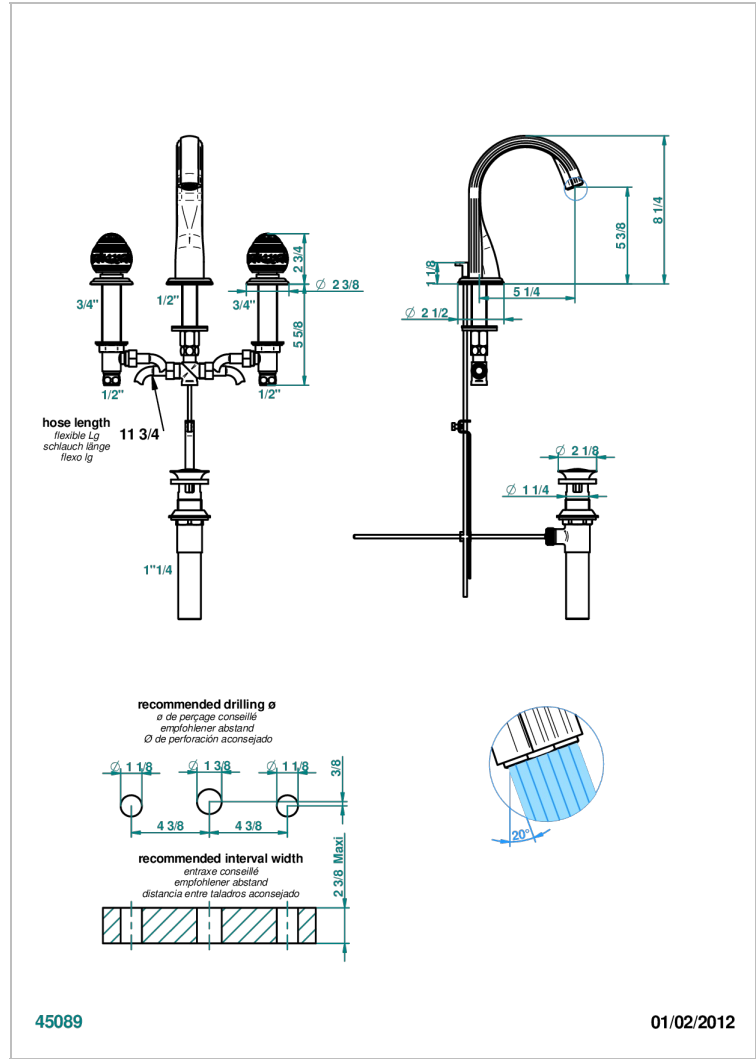

MARQUISE GOLD DECOR

A7F-151M/US

Widespread lavatory set with drain for 1 1/4" + countertop

CHARACTERISTIC

- Marquise gold decor
- Widespread lavatory set with drain for 1 1/4" + countertop

TECHNICAL SPECS

- Recommandé : 3 bars (max. 5 bars) - Advised : 43,5 psi (max. 72 psi)
- 5,7 l/min à 3 bars (1.5 gpm at 43.5 psi)
- 1.2 gpm on demand in accordance with California's rules

AVAILABLE FINITIONS

Black nickel - D24
Blush PVD - H62
Brass color PVD - H49
Brown bronze color PVD - F33
Chrome polished - A02
Chrome polished / gold polished - G02

Copper antique matt, coated - H07
Gold color PVD - H52
Gold mat - F07
Gold polished - F01
Gold satiney - F03
Graphite PVD - H64