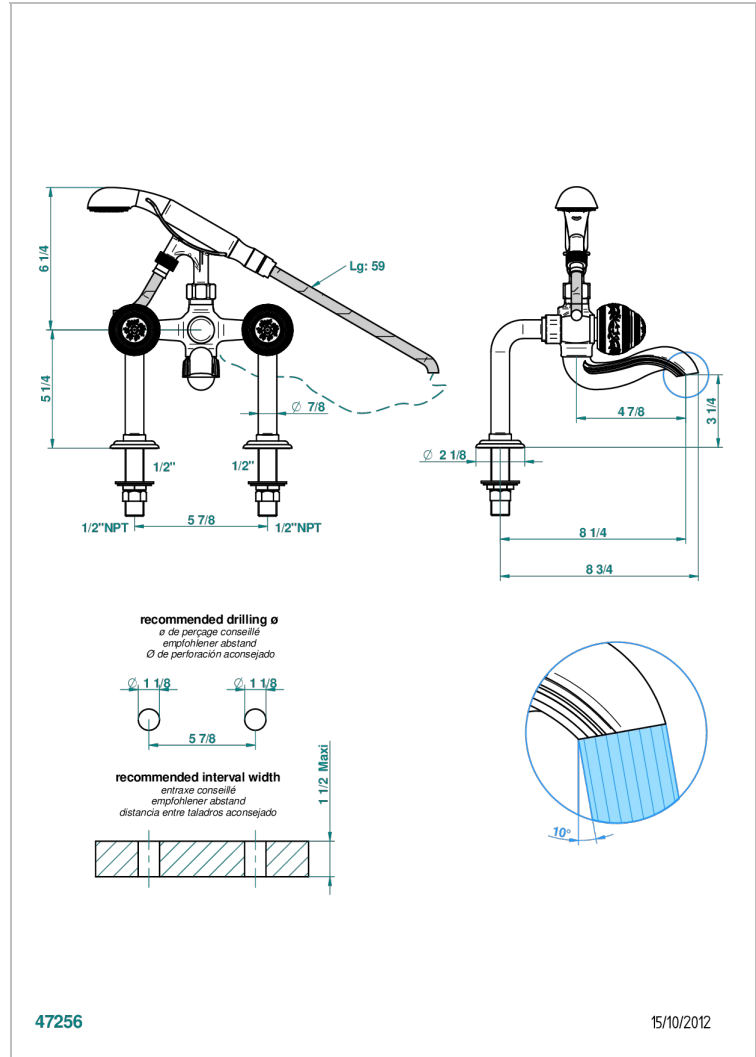

MARQUISE GOLD DECOR

A7F-13G/US

Exposed tub filler with cradle handshower, deck mounted

CHARACTERISTIC

- ASME : ASME A112.18.1-2011/CSA B125.1-11

STANDARDS

AVAILABLE FINITIONS

Black nickel - D24