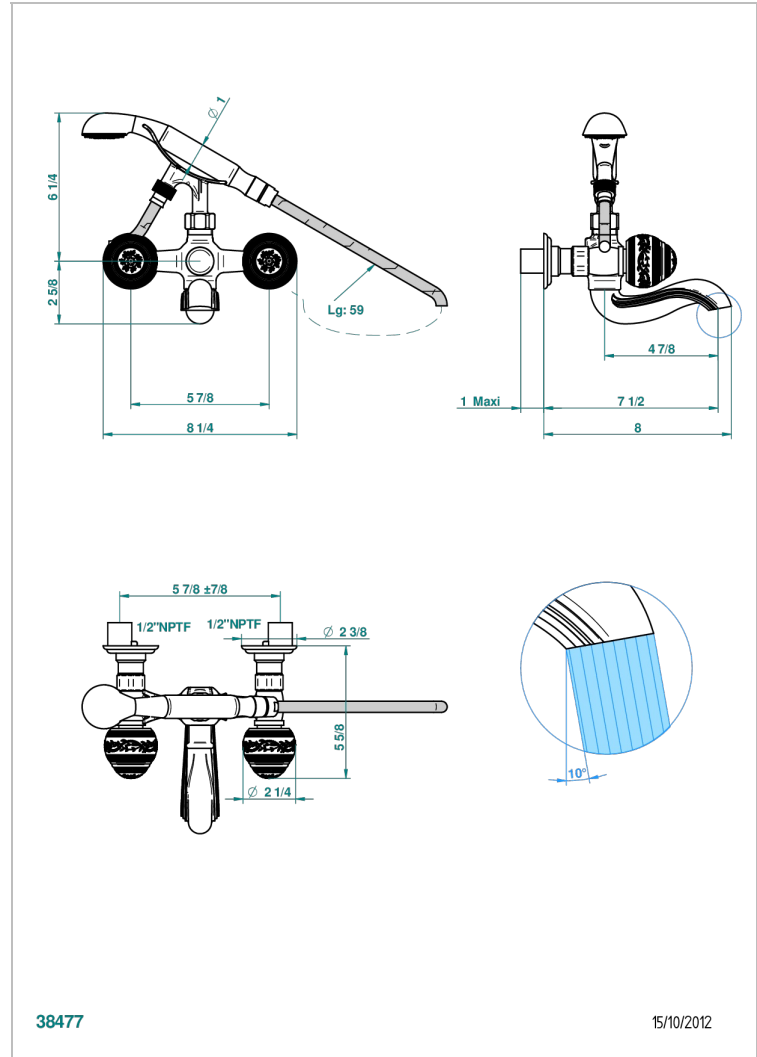

MARQUISE GOLD DECOR

A7F-13B/US

Exposed tub filler with cradle handshower, wall mounted

38477

15/10/2012

CHARACTERISTIC

- ASME : ASME A112.18.1-2011/CSA B125.1-11

STANDARDS