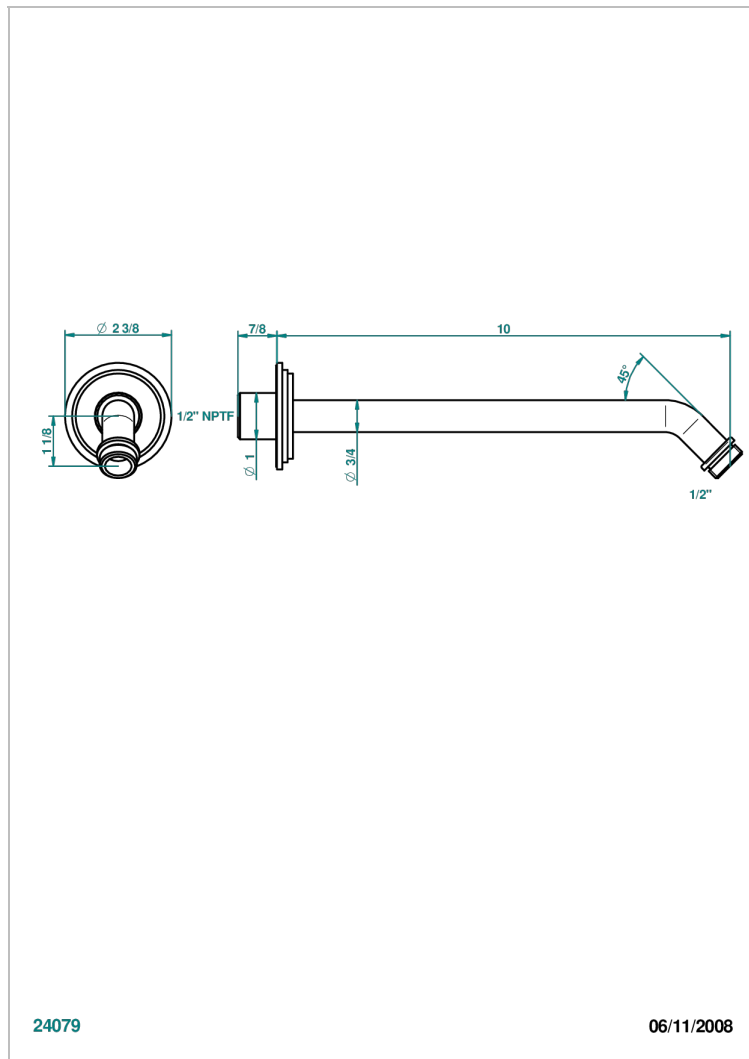

CAPUCINE GREEN BUTTERFLY PLATINUM DECOR

A7E-84/US

Horizontal shower arm, 45°, lg: 10"

24079

06/11/2008

CHARACTERISTIC

- Capucine green butterfly platinum decor
- Horizontal shower arm, 45°, lg: 10"

AVAILABLE FINITIONS