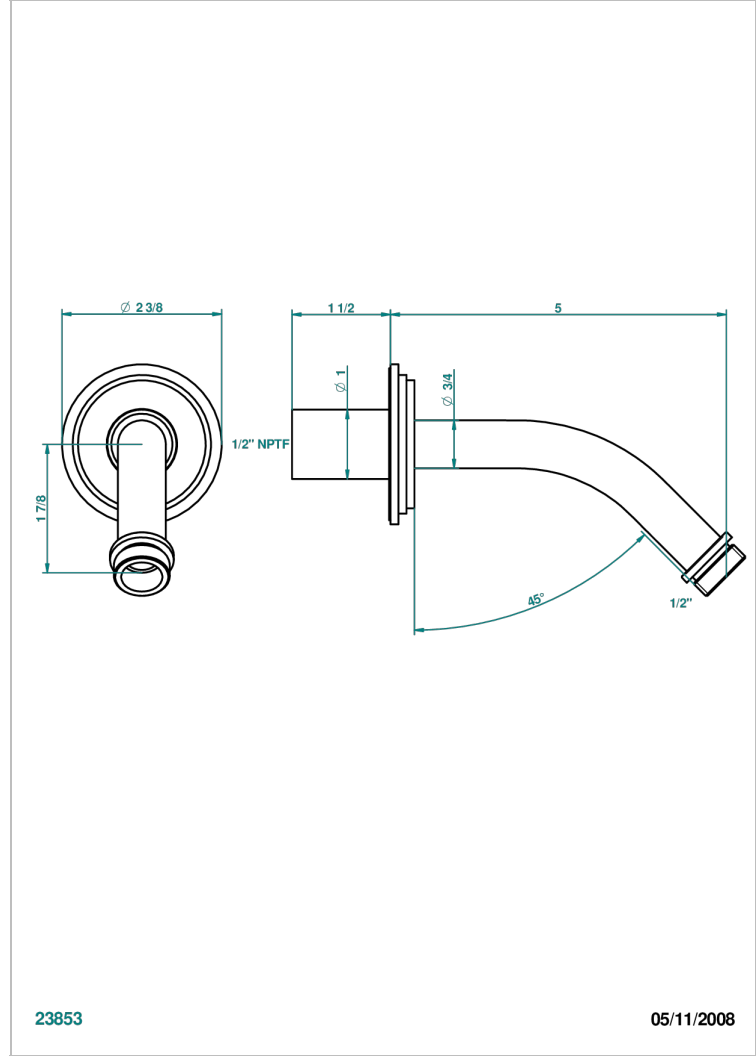

CAPUCINE GREEN BUTTERFLY PLATINUM DECOR

A7E-82/US

Horizontal shower arm, 45°, lg: 4" 3/4

23853

05/11/2008

CHARACTERISTIC

- Capucine green butterfly platinum decor
- Horizontal shower arm, 45°, lg: 4" 3/4

AVAILABLE FINITIONS