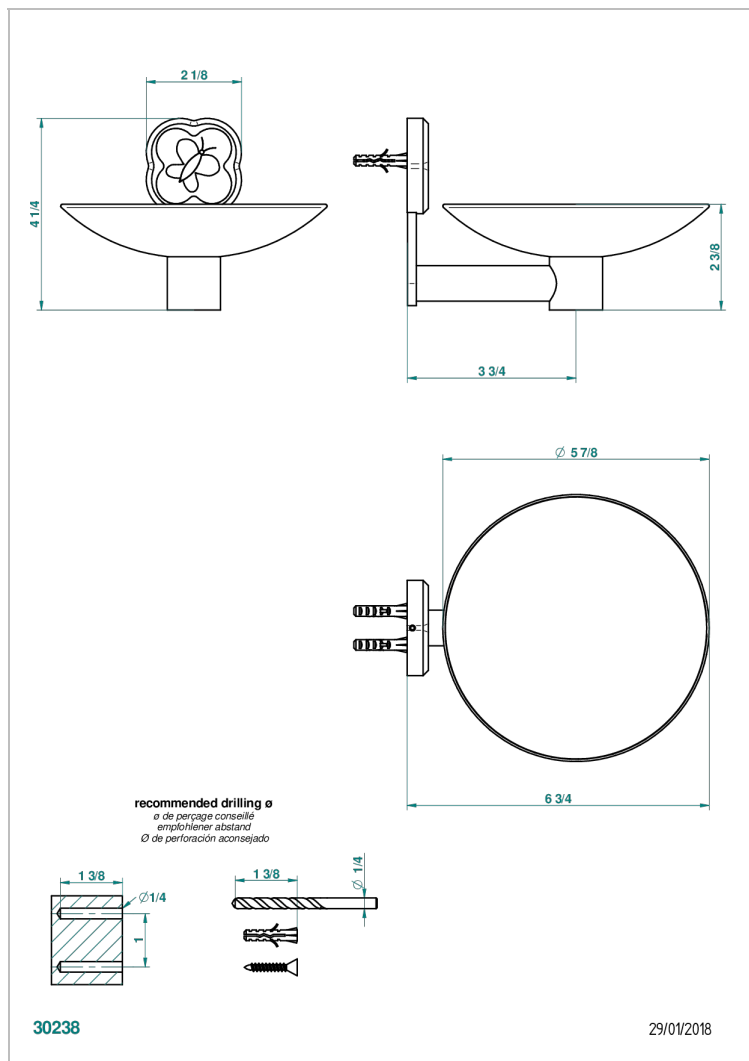

CAPUCINE GREEN BUTTERFLY PLATINUM DECOR

A7E-546GM

Soap dish, wall mounted, 6" diameter

CHARACTERISTIC

- Capucine green butterfly platinum decor
- Soap dish, wall mounted, 6" diameter

AVAILABLE FINITIONS

Black nickel - D24