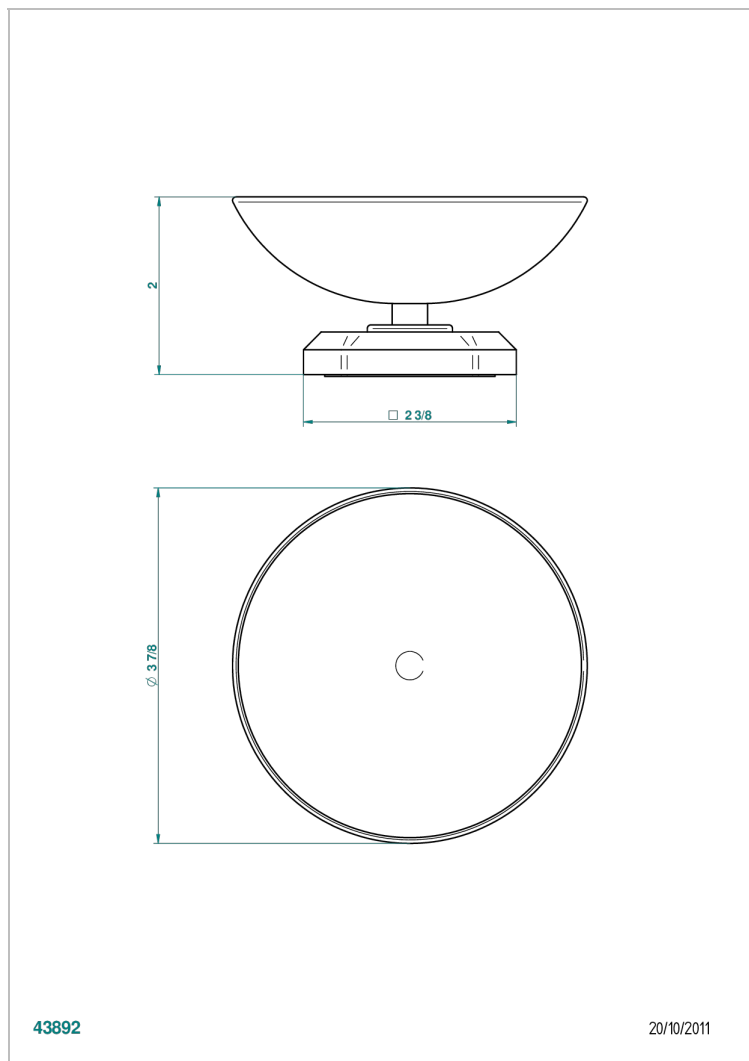

CAPUCINE GREEN BUTTERFLY PLATINUM DECOR

A7E-544

Soap dish, freestanding , 4" diameter

43892

20/10/2011

CHARACTERISTIC

- Capucine green butterfly platinum decor
- Soap dish, freestanding , 4" diameter

AVAILABLE FINITIONS