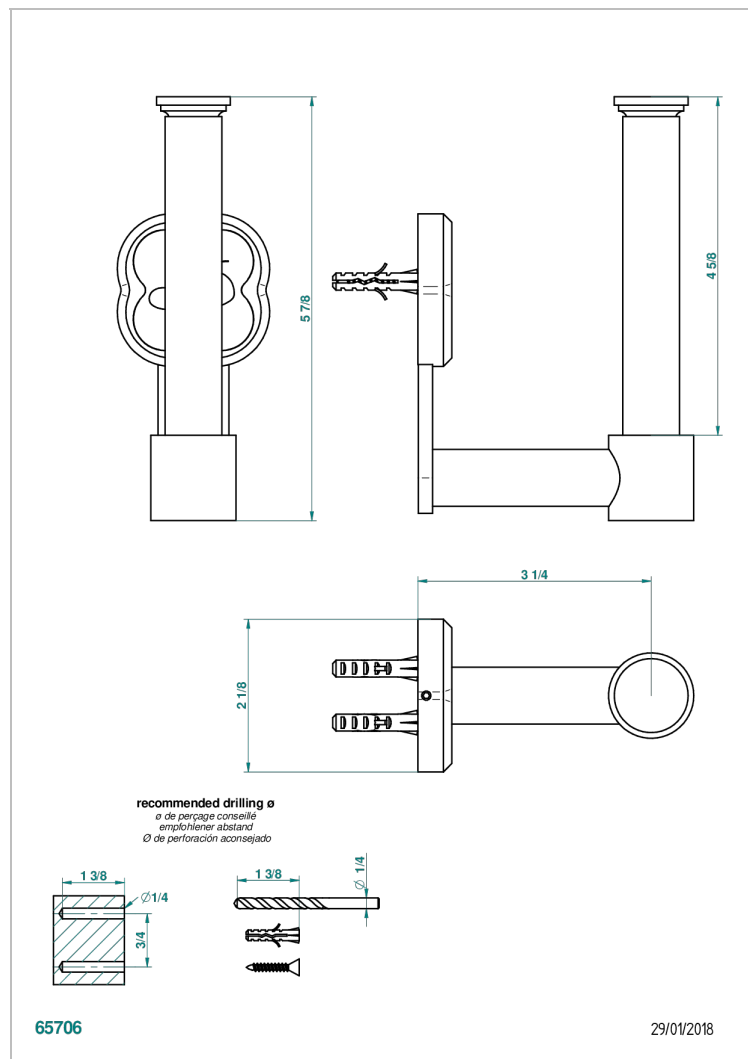

CAPUCINE GREEN BUTTERFLY PLATINUM DECOR

A7E-542

Reserve toilet paper holder

CHARACTERISTIC

- Capucine green butterfly platinum decor
- Reserve toilet paper holder

AVAILABLE FINITIONS

Black nickel - D24

Blush PVD - H62