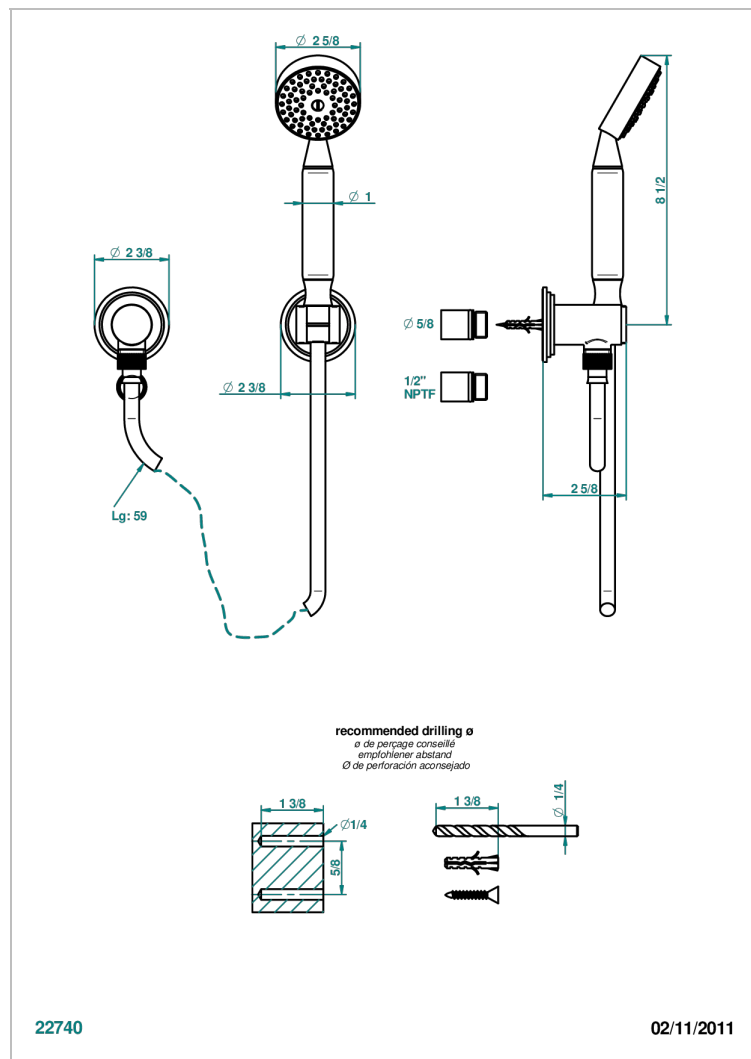

CAPUCINE GREEN BUTTERFLY PLATINUM DECOR

A7E-52/US

Wall mounted handshower with separate fixed hook

CHARACTERISTIC

- Capucine green butterfly platinum decor
- Wall mounted handshower with separate fixed hook

TECHNICAL SPECS

- Recommandé : 3 bars (max. 5 bars) - Advised : 43,5 psi (max. 72 psi)
- 9,5 l/min à 3 bars (2.5 gpm at 43.5 psi)

AVAILABLE FINITIONS

Black nickel - D24
Blush PVD - H62
Brass color PVD - H49
Brown bronze color PVD - F33
Chrome polished - A02
Chrome polished / gold polished - G02

Matt gold color PVD - H53
Matt graphite PVD - H65
Matt nickel (American satin) - C01
Matt nickel color PVD - H56
Nickel antique / Sovereign - H28
Nickel color PVD - H55

Nickel polished - B01
Rose Gold - F27
Satin chrome - C03
Silver polished, antique - H03
Silver rhodium - F18
Soft gold - F30