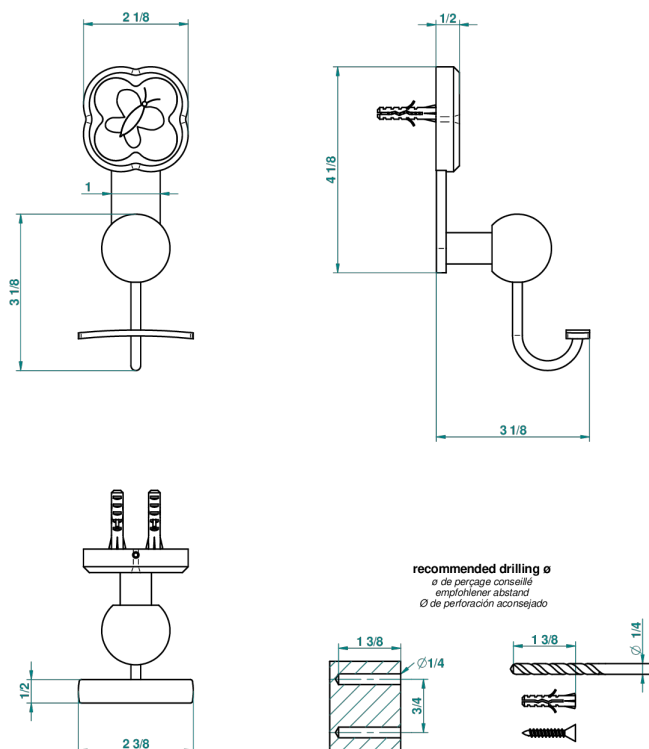

CAPUCINE GREEN BUTTERFLY PLATINUM DECOR

A7E-510

Robe hook

37798

04/12/2012

CHARACTERISTIC

- Capucine green butterfly platinum decor
- Robe hook

AVAILABLE FINITIONS