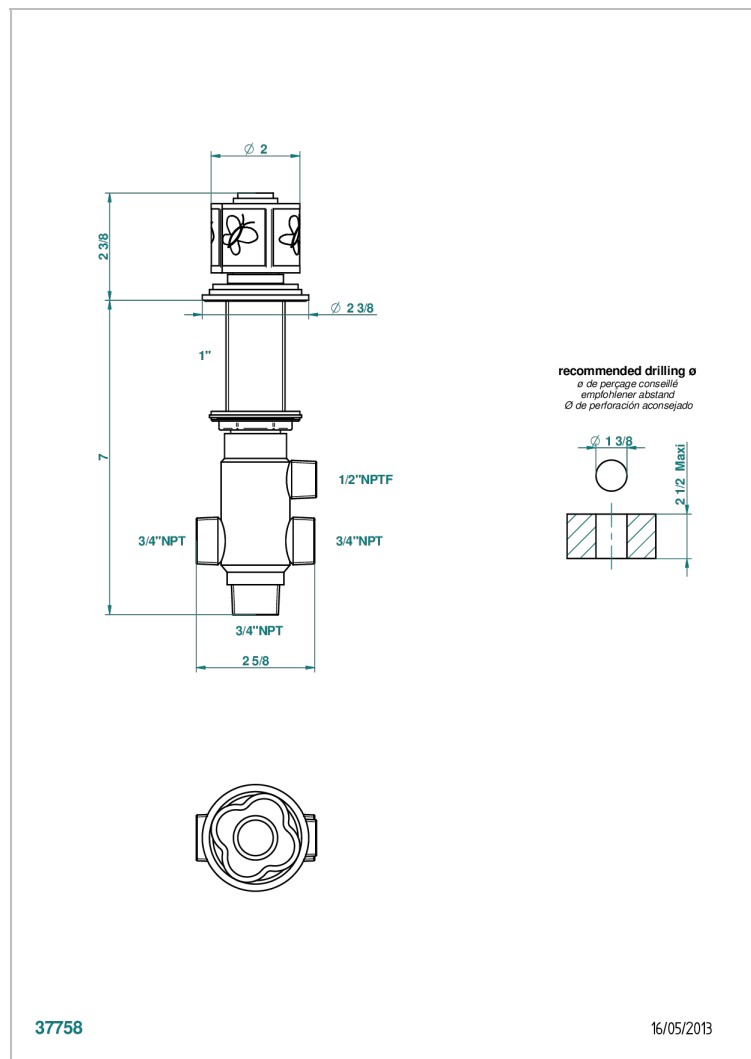

CAPUCINE GREEN BUTTERFLY PLATINUM DECOR

A7E-504VGUS

2-function deck diverter with trim

CHARACTERISTIC

- Capucine green butterfly platinum decor
- 2-function deck diverter with trim

AVAILABLE FINITIONS

Black nickel - D24
 Blush PVD - H62
 Brass color PVD - H49
 Brown bronze color PVD - F33
 Chrome polished - A02
 Chrome polished / gold polished - G02