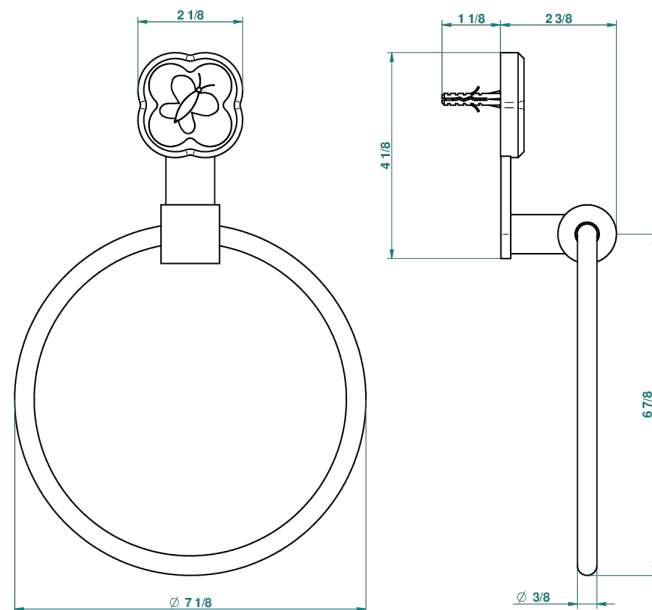

CAPUCINE GREEN BUTTERFLY PLATINUM DECOR

A7E-504N

Towel ring

35932

09/09/2010

CHARACTERISTIC

- Capucine green butterfly platinum decor
- Towel ring

AVAILABLE FINITIONS

Black nickel - D24

Blush PVD - H62

Brass color PVD - H49

Brown bronze color PVD - F33

Chrome polished - A02

Chrome polished / gold polished - G02

Copper antique matt, coated - H07

Gold color PVD - H52

Gold mat - F07

Gold polished - F01

Gold satiney - F03

Graphite PVD - H64

Light coated bronze - D01

Matt Umber PVD - H67

Matt blush PVD - H60

Matt brass color PVD - H50

Matt brown bronze color PVD - F34

Matt chrome (American satin) - C02

Matt gold color PVD - H53

Matt graphite PVD - H65

Matt nickel (American satin) - C01

Matt nickel color PVD - H56

Nickel antique / Sovereign - H28

Nickel color PVD - H55

Nickel polished - B01

Rose Gold - F27

Satin chrome - C03

Silver polished, antique - H03

Silver rhodium - F18

Soft gold - F30