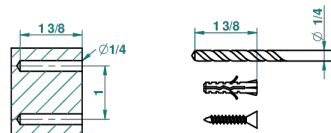

CAPUCINE GREEN BUTTERFLY PLATINUM DECOR

A7E-504N

Towel ring

35932

09/09/2010

CHARACTERISTIC

- Capucine green butterfly platinum decor
- Towel ring

AVAILABLE FINITIONS

Black nickel - D24

Blush PVD - H62

Brass color PVD - H49

Brown bronze color PVD - F33

Chrome polished - A02

Chrome polished / gold polished - G02

Copper antique matt, coated - H07

Gold color PVD - H52

Gold mat - F07

Gold polished - F01

Gold satiney - F03

Graphite PVD - H64

Light coated bronze - D01

Matt Umber PVD - H67

Matt blush PVD - H60

Matt brass color PVD - H50

Matt brown bronze color PVD - F34

Matt chrome (American satin) - C02

Matt gold color PVD - H53

Matt graphite PVD - H65

Matt nickel (American satin) - C01

Matt nickel color PVD - H56

Nickel antique / Sovereign - H28

Nickel color PVD - H55

Nickel polished - B01

Rose Gold - F27

Satin chrome - C03

Silver polished, antique - H03

Silver rhodium - F18

Soft gold - F30