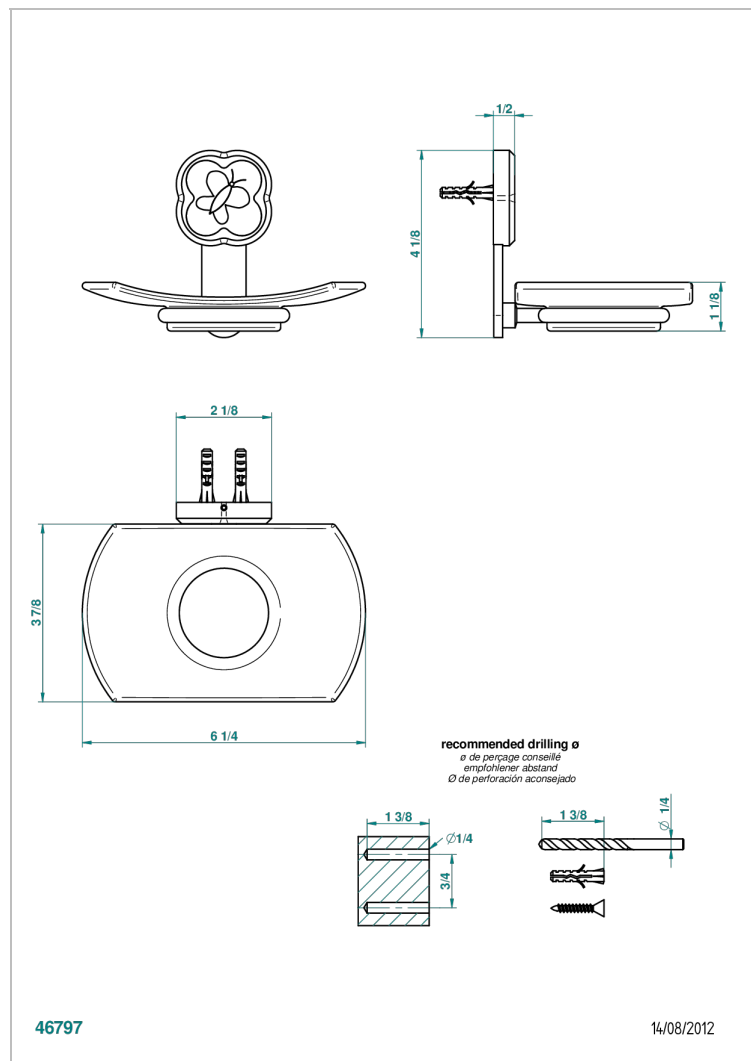

CAPUCINE GREEN BUTTERFLY PLATINUM DECOR

A7E-500

Glass soap dish, wall mounted

CHARACTERISTIC

- Capucine green butterfly platinum decor
- Glass soap dish, wall mounted

AVAILABLE FINITIONS

Black nickel - D24

Blush PVD - H62