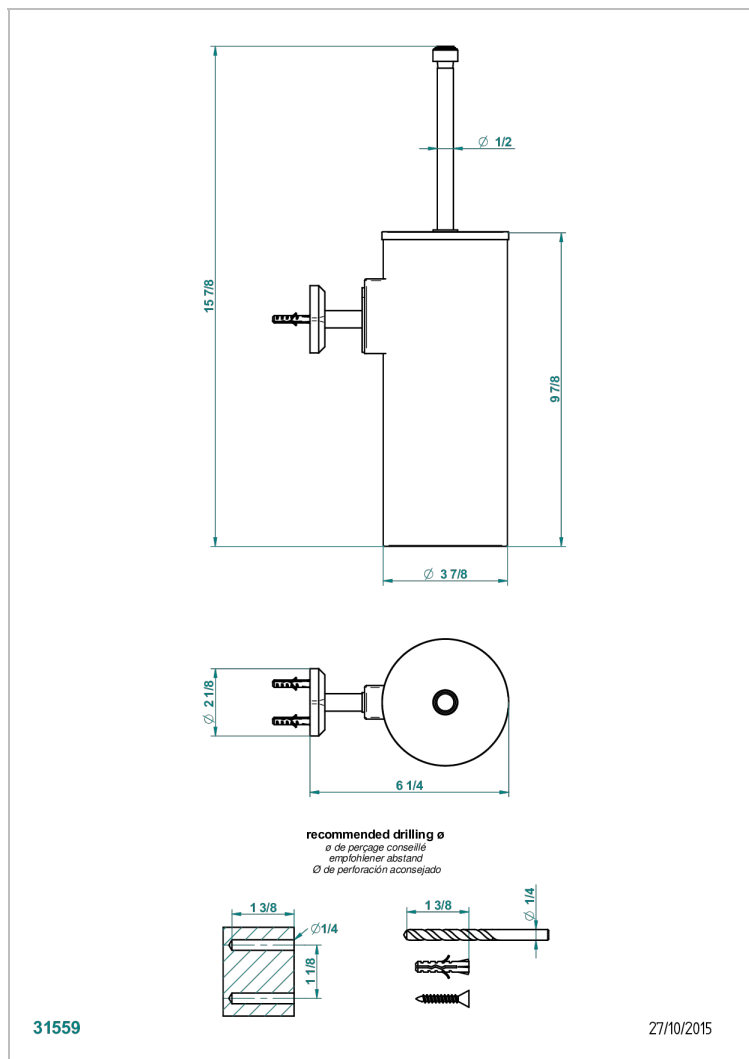

CAPUCINE GREEN BUTTERFLY PLATINUM DECOR

A7E-4720C

Metal toilet brush holder with brush with cover wall mounted

CHARACTERISTIC

- Capucine green butterfly platinum decor
- Metal toilet brush holder with brush with cover wall mounted