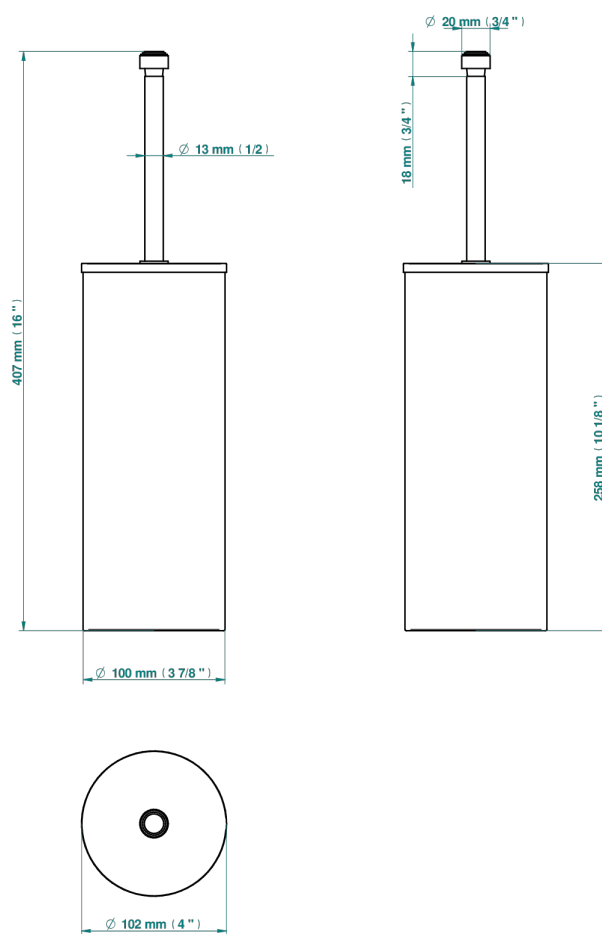

CAPUCINE GREEN BUTTERFLY PLATINUM DECOR

A7E-4700C

Metal toilet brush holder with brush with cover floor mounted

18275

18/01/2021

CHARACTERISTIC

- Capucine green butterfly platinum decor
- Metal toilet brush holder with brush with cover floor mounted

Nickel antique / Sovereign - H28

Nickel color PVD - H55

Nickel polished - B01

Rose Gold - F27

Satin chrome - C03

Silver polished, antique - H03

Silver rhodium - F18

Soft gold - F30