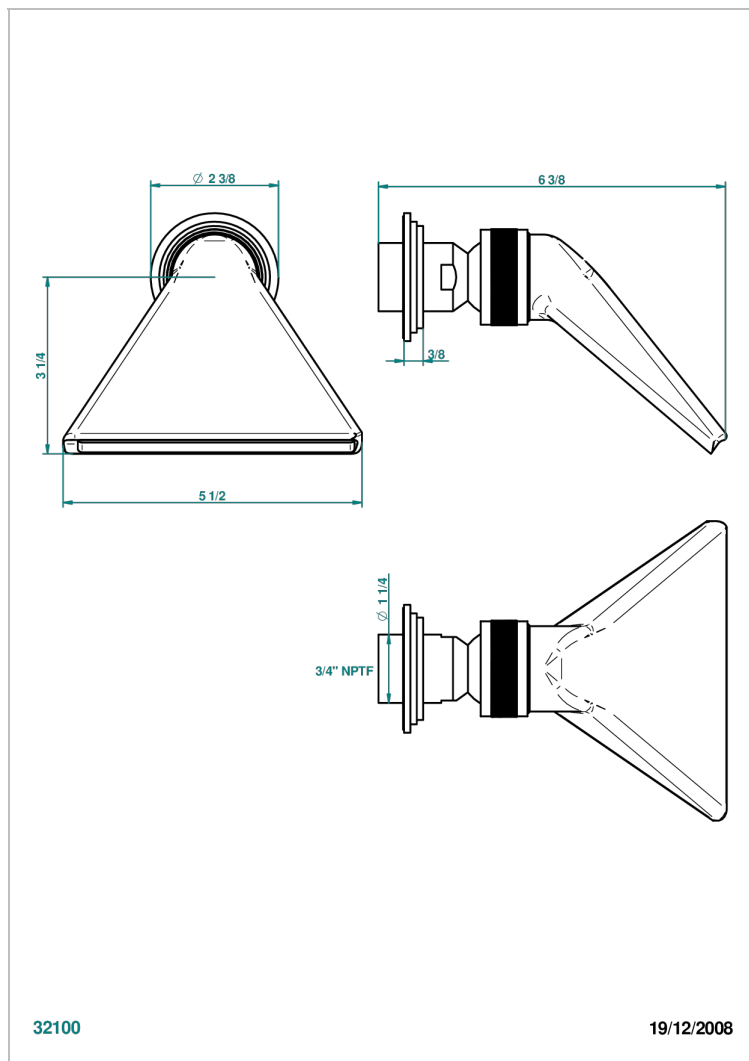

CAPUCINE GREEN BUTTERFLY PLATINUM DECOR

A7E-3640/US

Shower head, cast deluge with 3/4" connection

32100

19/12/2008

CHARACTERISTIC

- Capucine green butterfly platinum decor
- Shower head, cast deluge with 3/4" connection