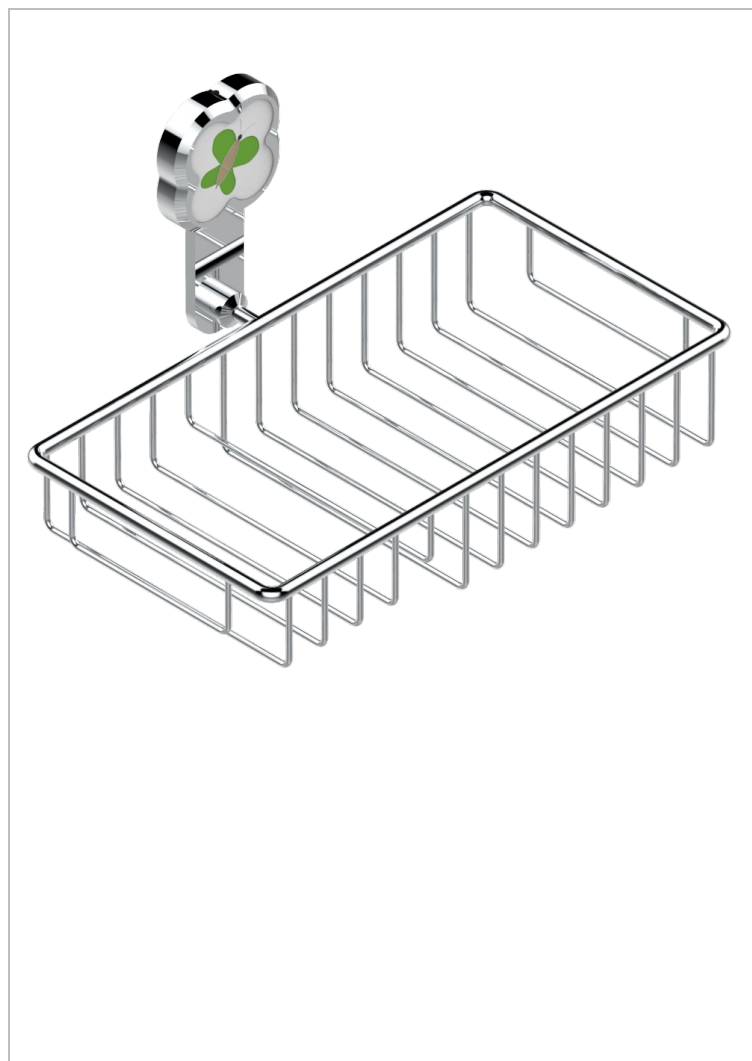

CAPUCINE GREEN BUTTERFLY PLATINUM DECOR

A7E-2620

Soap and sponge holder, wall mounted

CHARACTERISTIC

- Capucine green butterfly platinum decor
- Soap and sponge holder, wall mounted

AVAILABLE FINITIONS

Black nickel - D24