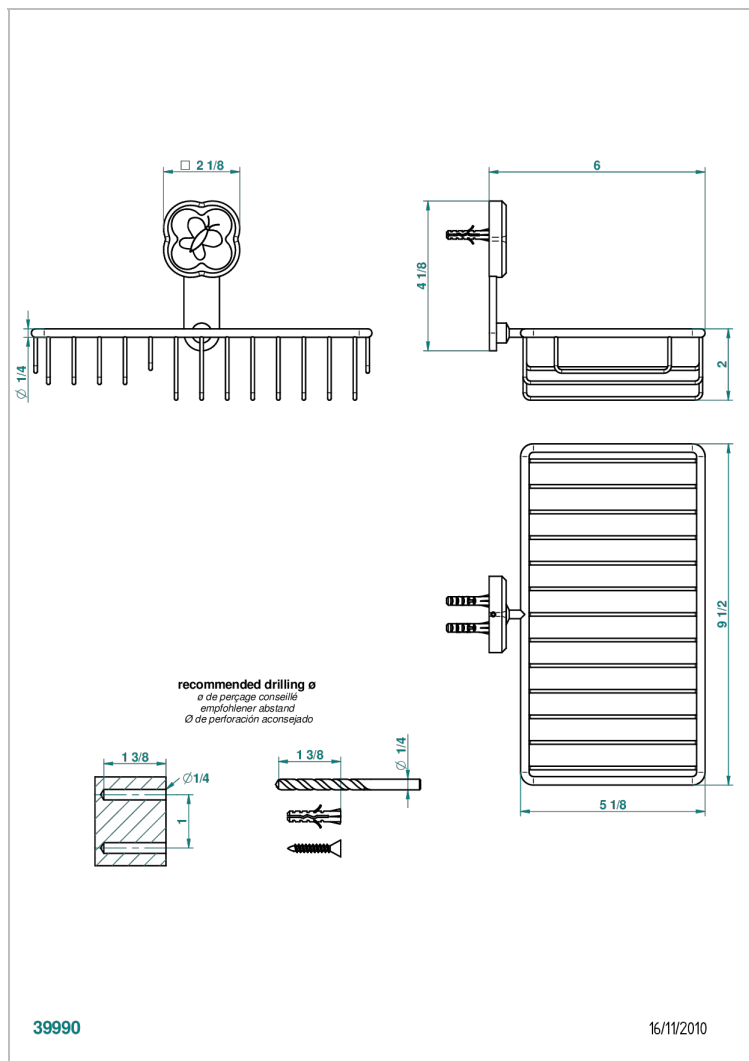

CAPUCINE GREEN BUTTERFLY PLATINUM DECOR

A7E-2620

Soap and sponge holder, wall mounted

CHARACTERISTIC

- Capucine green butterfly platinum decor
- Soap and sponge holder, wall mounted

AVAILABLE FINITIONS

Black nickel - D24