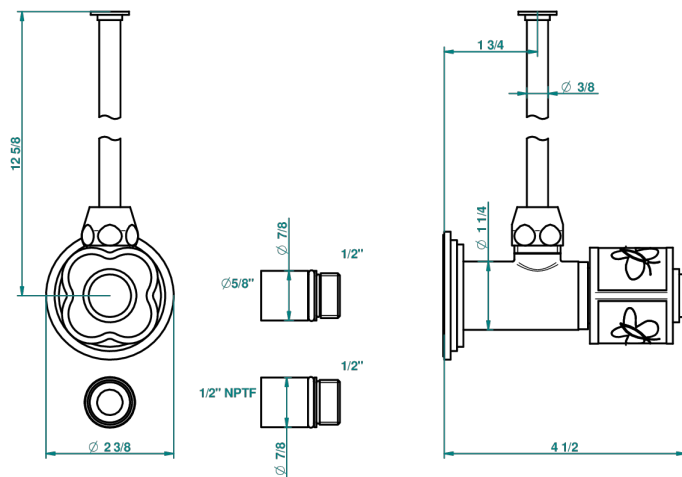

CAPUCINE GREEN BUTTERFLY PLATINUM DECOR

A7E-181/SWC

Angle supply valve with 3/8" adaptor set for toilet

31297

16/10/2008

CHARACTERISTIC

- Capucine green butterfly platinum decor
- Angle supply valve with 3/8" adaptor set for toilet