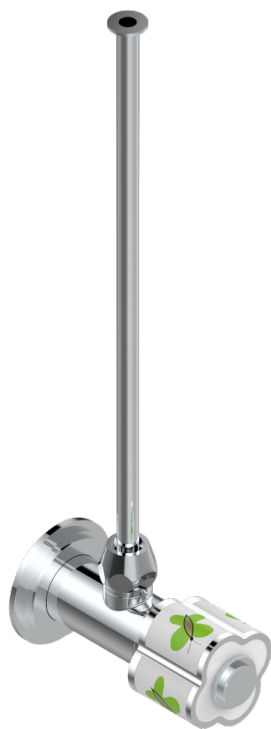

CAPUCINE GREEN BUTTERFLY PLATINUM DECOR

A7E-181/SWC

Angle supply valve with 3/8" adaptor set for toilet

31297

16/10/2008

CHARACTERISTIC

- Capucine green butterfly platinum decor
- Angle supply valve with 3/8" adaptor set for toilet

AVAILABLE FINITIONS

Black nickel - D24

Blush PVD - H62

Brass color PVD - H49

Brown bronze color PVD - F33

Chrome polished - A02

Chrome polished / gold polished - G02

Copper antique matt, coated - H07

Gold color PVD - H52

Gold mat - F07

Gold polished - F01

Gold satiney - F03

Graphite PVD - H64

Light coated bronze - D01

Matt Umber PVD - H67

Matt blush PVD - H60

Nickel antique / Sovereign - H28

Nickel color PVD - H55

Nickel polished - B01

Rose Gold - F27

Satin chrome - C03

Silver polished, antique - H03

Silver rhodium - F18

Soft gold - F30