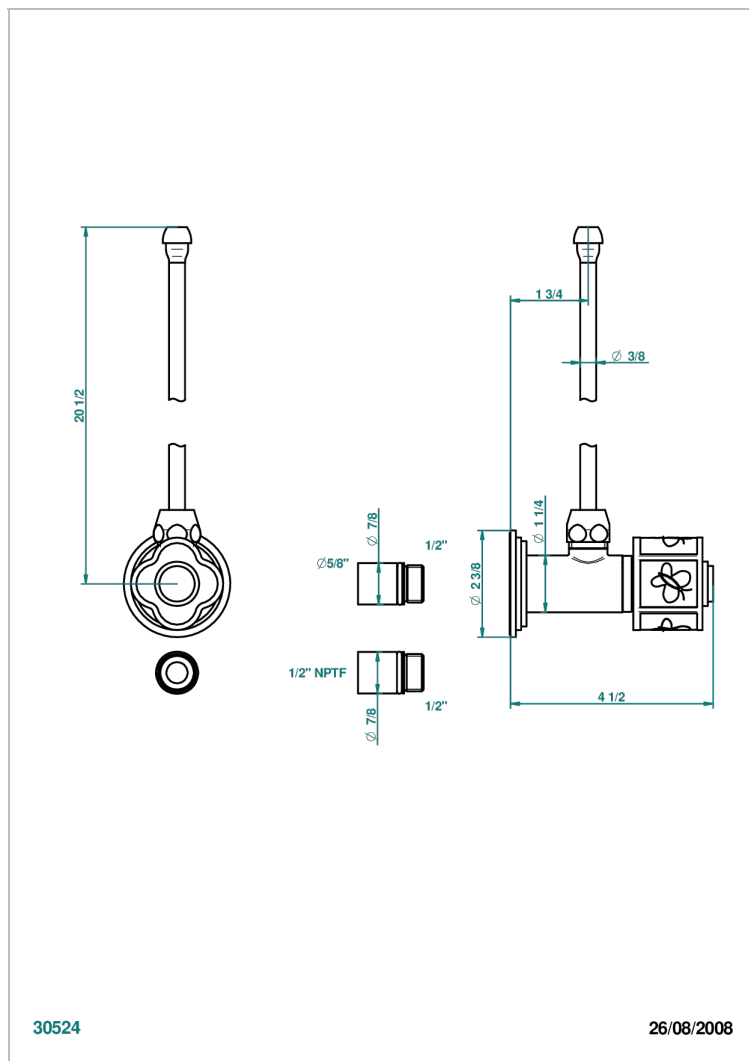

CAPUCINE GREEN BUTTERFLY PLATINUM DECOR

A7E-181/SLA

Angle supply valve with 3/8" adaptor set

CHARACTERISTIC

- Capucine green butterfly platinum decor
- Angle supply valve with 3/8" adaptor set

AVAILABLE FINITIONS

Nickel color PVD - H55

Nickel polished - B01

Rose Gold - F27

Satin chrome - C03

Silver polished, antique - H03

Silver rhodium - F18

Soft gold - F30