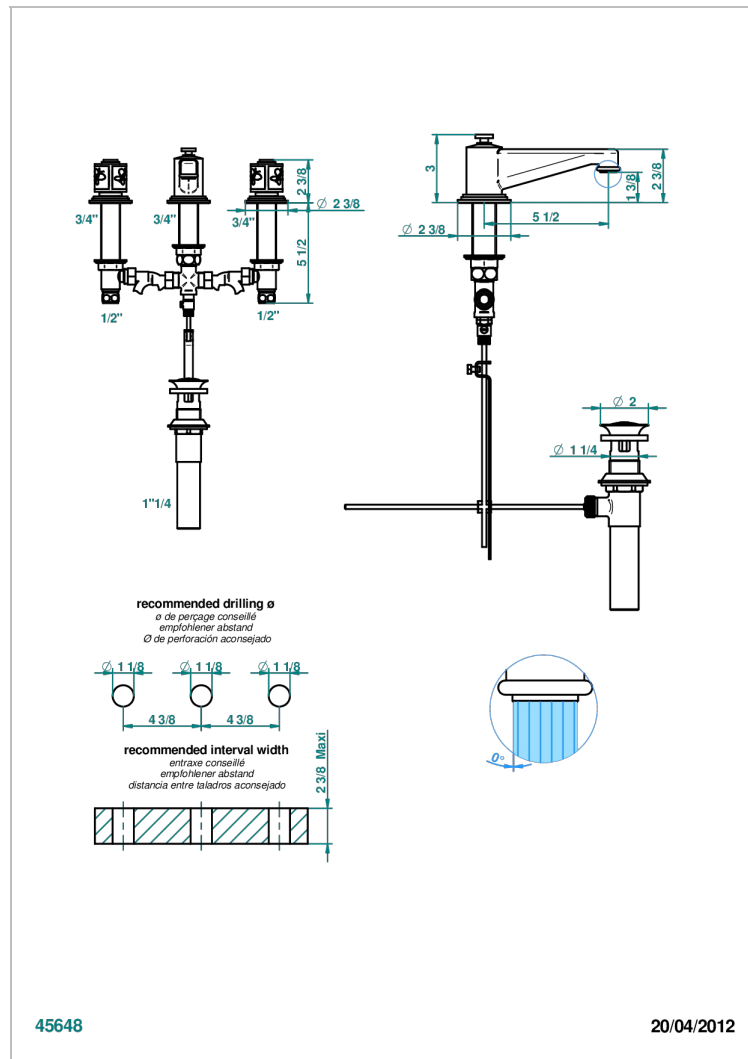

# CAPUCINE GREEN BUTTERFLY PLATINUM DECOR

A7E-151M/US

Widespread lavatory set with drain for 1 1/4" + countertop

## CHARACTERISTIC

- Capucine green butterfly platinum decor
- Widespread lavatory set with drain for 1 1/4" + countertop