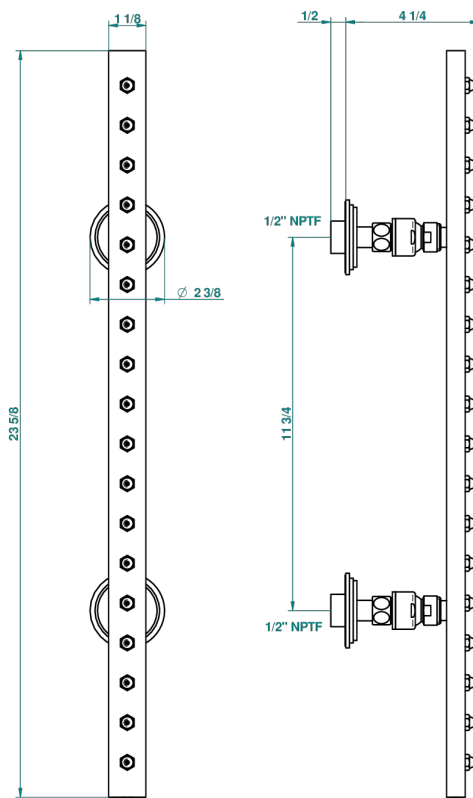

CAPUCINE MAUVE BUTTERFLY GOLD DECOR

A7D-900/US

Rain-bar, rectangular with 18 picots, 23 1/2" long - with easyclean system

25080

22/01/2009

CHARACTERISTIC

- Capucine mauve butterfly gold decor
- Rain-bar, rectangular with 18 picots, 23 1/2" long - with easyclean system

TECHNICAL SPECS

- Recommandé : 3 bars (max. 5 bars) - Advised : 43,5 psi (max. 72 psi)
- 8 l/min à 3 bars (2.12 gpm at 43.5 psi)

AVAILABLE FINITIONS

Black nickel - D24
Blush PVD - H62
Brass color PVD - H49
Brown bronze color PVD - F33
Chrome polished - A02
Chrome polished / gold polished - G02