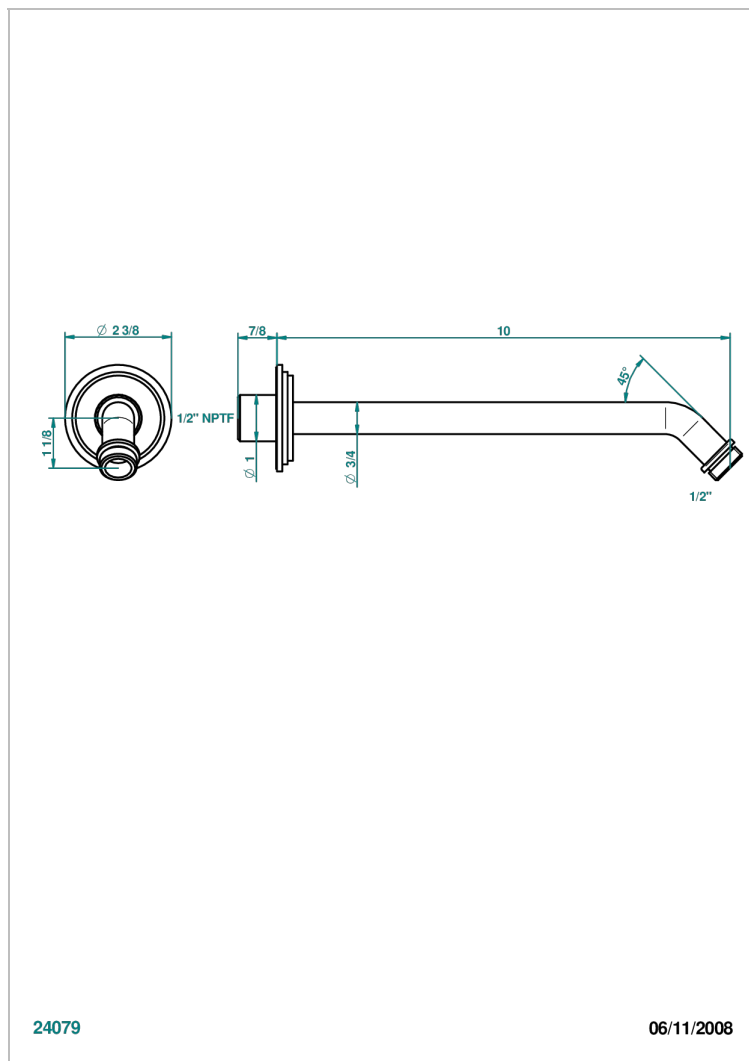

# CAPUCINE MAUVE BUTTERFLY GOLD DECOR

A7D-84/US

Horizontal shower arm, 45°, lg: 10"

24079

06/11/2008

## CHARACTERISTIC

- Capucine mauve butterfly gold decor
- Horizontal shower arm, 45°, lg: 10"