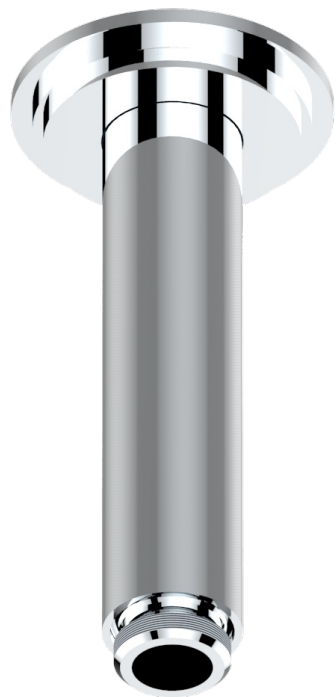

CAPUCINE MAUVE BUTTERFLY GOLD DECOR

A7D-82V/US

Vertical shower arm ceiling mounted 1/2" connection

27053

19/10/2015

CHARACTERISTIC

- Capucine mauve butterfly gold decor
- Vertical shower arm ceiling mounted 1/2" connection

AVAILABLE FINITIONS

Black nickel - D24

Blush PVD - H62

Brass color PVD - H49

Brown bronze color PVD - F33

Chrome polished - A02

Chrome polished / gold polished - G02

Copper antique matt, coated - H07

Gold color PVD - H52

Gold mat - F07

Gold polished - F01

Gold satiney - F03

Graphite PVD - H64

Light coated bronze - D01

Matt Umber PVD - H67

Matt blush PVD - H60

Nickel antique / Sovereign - H28

Nickel color PVD - H55

Nickel polished - B01

Rose Gold - F27

Satin chrome - C03

Silver polished, antique - H03

Silver rhodium - F18

Soft gold - F30