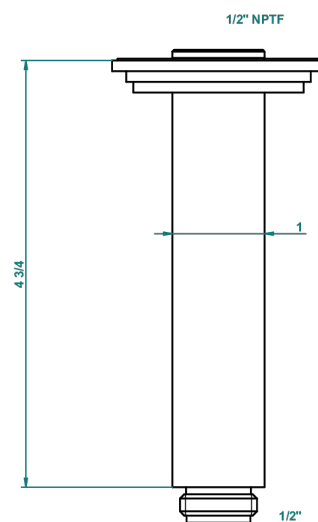

CAPUCINE MAUVE BUTTERFLY GOLD DECOR

A7D-82V/US

Vertical shower arm ceiling mounted 1/2" connection

27053

19/10/2015

CHARACTERISTIC

- Capucine mauve butterfly gold decor
- Vertical shower arm ceiling mounted 1/2" connection