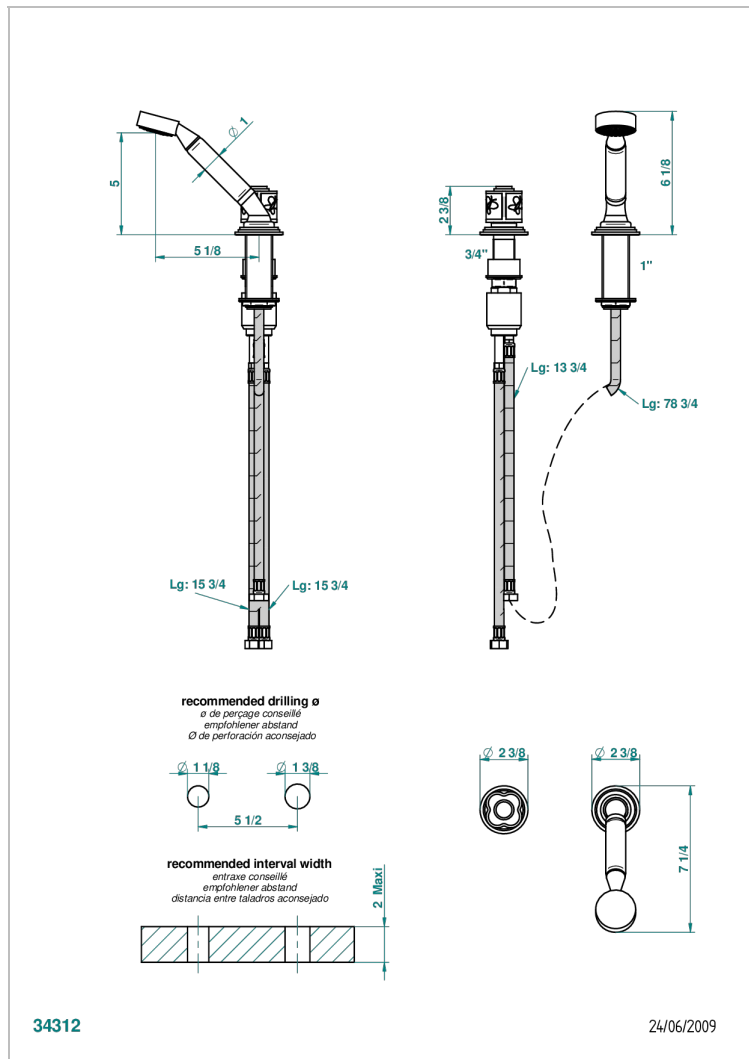

CAPUCINE MAUVE BUTTERFLY GOLD DECOR

A7D-6532/60A

Deck mounted mixer with handshower, progressive cartridge

CHARACTERISTIC

- Capucine mauve butterfly gold decor
- Deck mounted mixer with handshower, progressive cartridge

TECHNICAL SPECS

- Recommandé : 3 bars (max. 5 bars) - Advised : 43,5 psi (max. 72 psi)
- 9,5 l/min à 3 bars (2.5 gpm at 43.5 psi)

AVAILABLE FINITIONS

Black nickel - D24

Blush PVD - H62

Brass color PVD - H49