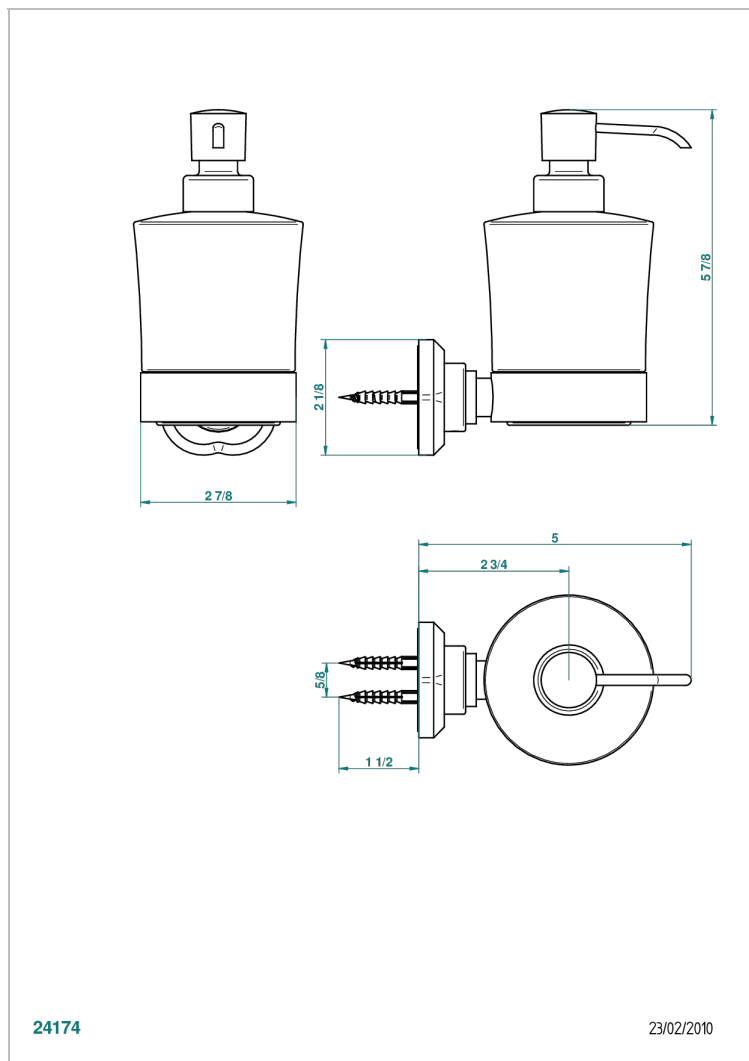

CAPUCINE MAUVE BUTTERFLY GOLD DECOR

A7D-613

Liquid soap dispenser

CHARACTERISTIC

- Capucine mauve butterfly gold decor
- Liquid soap dispenser

AVAILABLE FINITIONS

Black nickel - D24
Blush PVD - H62
Brass color PVD - H49
Brown bronze color PVD - F33
Chrome polished - A02
Chrome polished / gold polished - G02