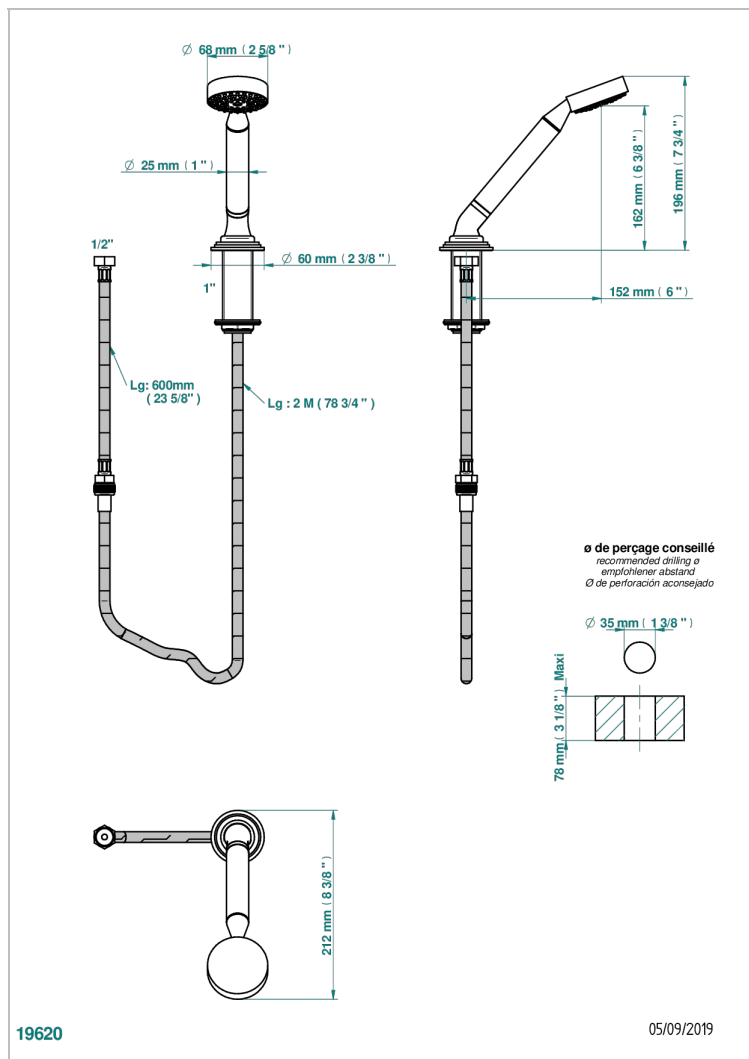

CAPUCINE MAUVE BUTTERFLY GOLD DECOR

A7D-60A

Deck mounted hand shower, with hose

CHARACTERISTIC

- Capucine mauve butterfly gold decor
- Deck mounted hand shower, with hose

TECHNICAL SPECS

- Recommandé : 3 bars (max. 5 bars) - Advised : 43,5 psi (max. 72 psi)
- 9,5 l/min à 3 bars (2.5 gpm at 43.5 psi)

AVAILABLE FINITIONS

Black nickel - D24

Blush PVD - H62

Brass color PVD - H49

Brown bronze color PVD - F33

Chrome polished - A02

Chrome polished / gold polished - G02

Copper antique matt, coated - H07

Nickel antique / Sovereign - H28

Nickel color PVD - H55

Nickel polished - B01

Rose Gold - F27

Satin chrome - C03

Silver polished, antique - H03

Silver rhodium - F18

Soft gold - F30