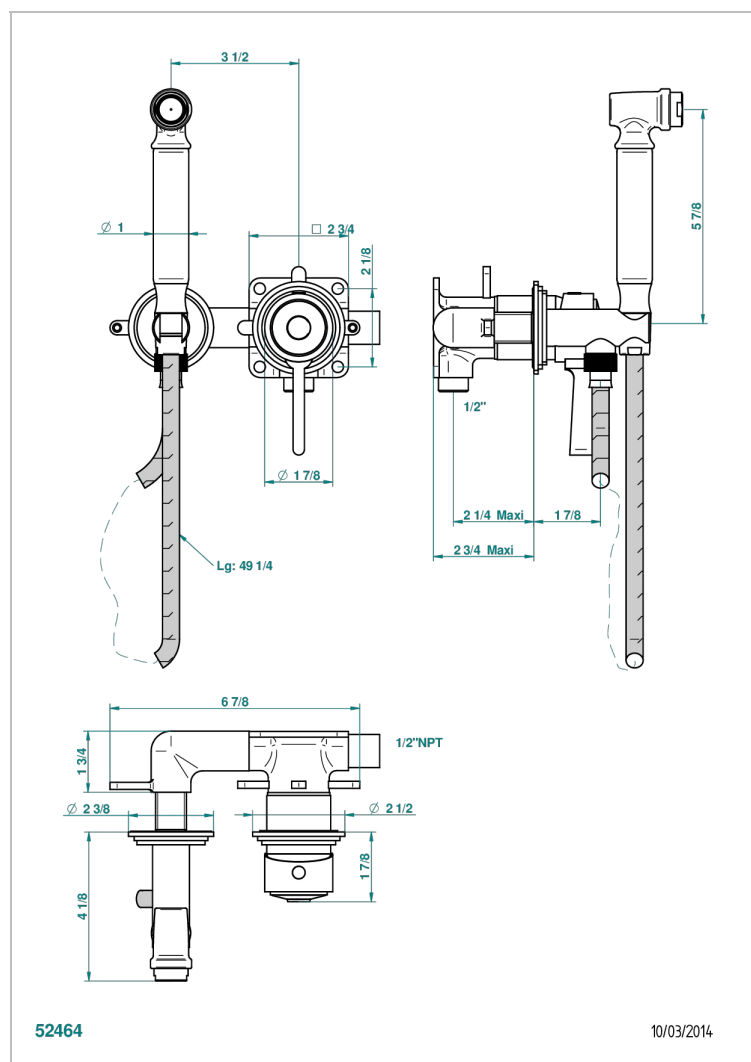

CAPUCINE MAUVE BUTTERFLY GOLD DECOR

A7D-5840/MUS

Handheld spray bidet with mixing valve, hose, elbow/hook

CHARACTERISTIC

- Capucine mauve butterfly gold decor
- Handheld spray bidet with mixing valve, hose, elbow/hook

TECHNICAL SPECS

- Recommandé : 3 bars (max. 5 bars) - Advised : 43,5 psi (max. 72 psi)
- 9,5 l/min à 3 bars (2.5 gpm at 43.5 psi)

AVAILABLE FINITIONS

Black nickel - D24

Blush PVD - H62

Brass color PVD - H49