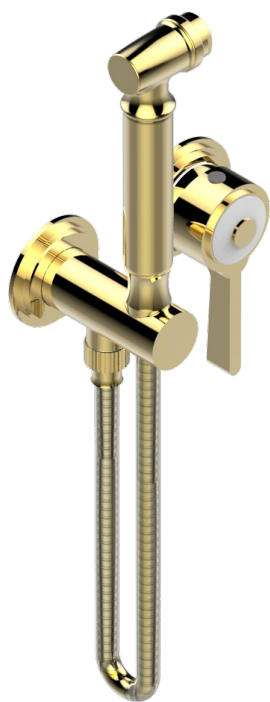

CAPUCINE MAUVE BUTTERFLY GOLD DECOR

A7D-5840/MUS

Handheld spray bidet with mixing valve, hose, elbow/hook

CHARACTERISTIC

- Capucine mauve butterfly gold decor
- Handheld spray bidet with mixing valve, hose, elbow/hook

TECHNICAL SPECS

- Recommandé : 3 bars (max. 5 bars) - Advised : 43,5 psi (max. 72 psi)
- 9,5 l/min à 3 bars (2.5 gpm at 43.5 psi)

AVAILABLE FINITIONS

Black nickel - D24

Blush PVD - H62

Brass color PVD - H49

Brown bronze color PVD - F33

Chrome polished - A02

Chrome polished / gold polished - G02

Copper antique matt, coated - H07

Gold color PVD - H52

Gold mat - F07

Gold polished - F01

Gold satiney - F03

Matt graphite PVD - H65

Matt nickel (American satin) - C01

Matt nickel color PVD - H56

Nickel antique / Sovereign - H28

Nickel color PVD - H55

Nickel polished - B01

Rose Gold - F27

Satin chrome - C03