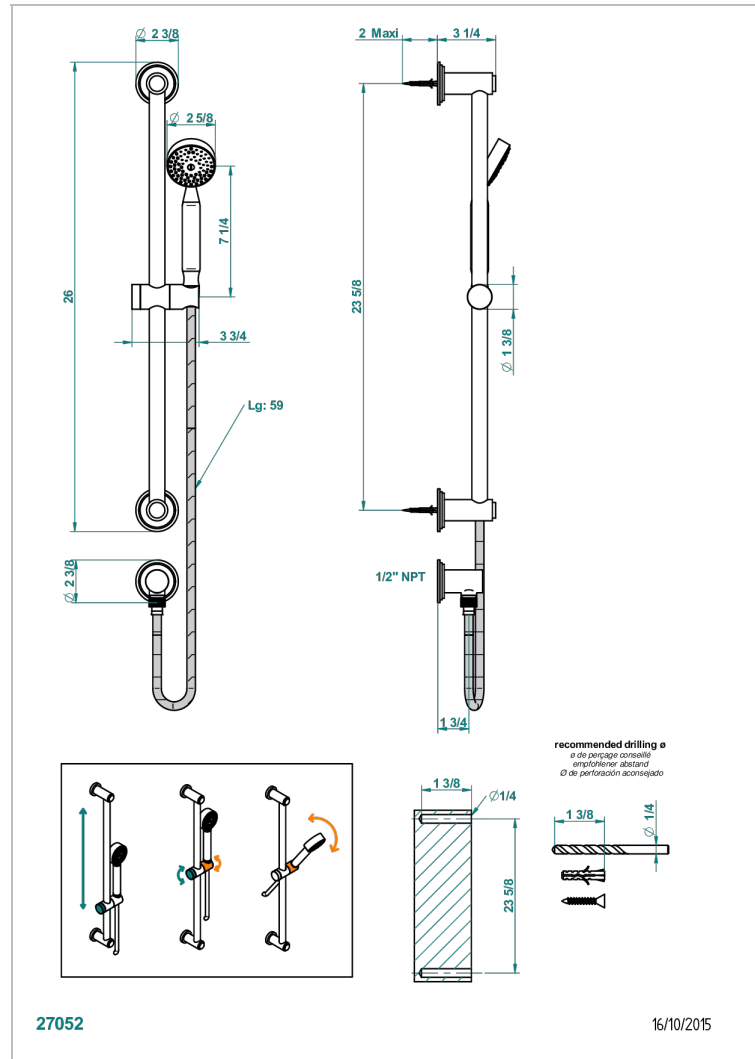

CAPUCINE MAUVE BUTTERFLY GOLD DECOR

A7D-58/US

Slide bar with handsower and elbow

CHARACTERISTIC

- Capucine mauve butterfly gold decor
- Slide bar with handsower and elbow

TECHNICAL SPECS

- Recommandé : 3 bars (max. 5 bars) - Advised : 43,5 psi (max. 72 psi)
- 9,5 l/min à 3 bars (2.5 gpm at 43.5 psi)

AVAILABLE FINITIONS

Black nickel - D24
Blush PVD - H62
Brass color PVD - H49
Brown bronze color PVD - F33
Chrome polished - A02
Chrome polished / gold polished - G02

Copper antique matt, coated - H07
Gold color PVD - H52
Gold mat - F07
Gold polished - F01
Gold satiney - F03
Graphite PVD - H64