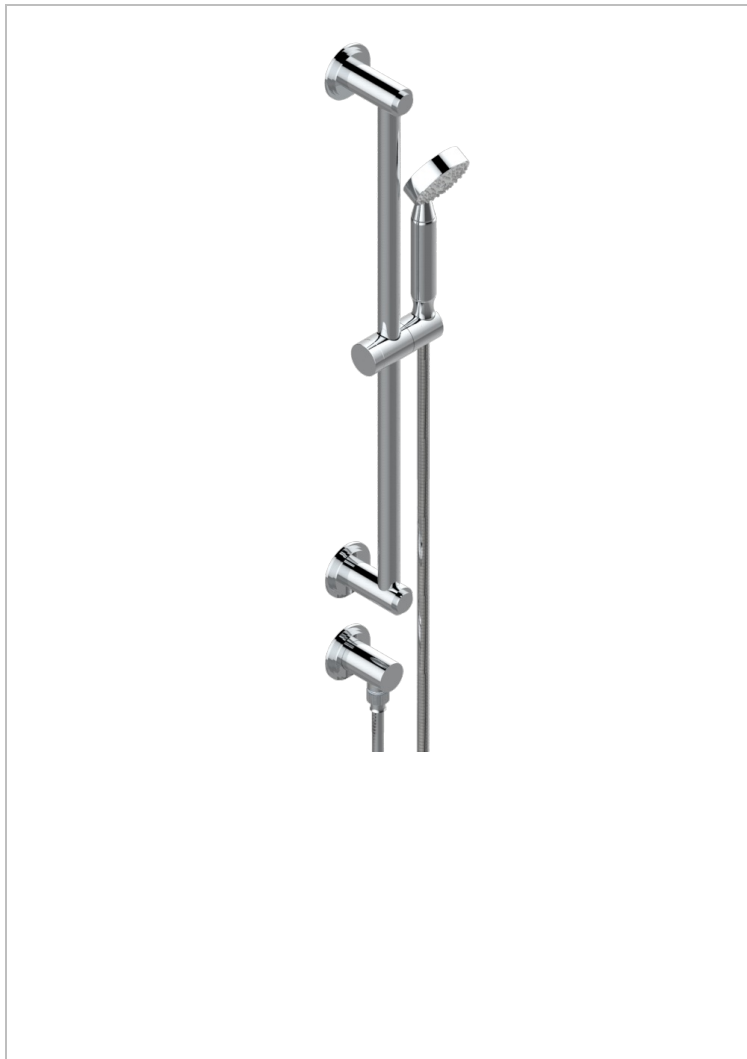

CAPUCINE MAUVE BUTTERFLY GOLD DECOR

A7D-58/US

Slide bar with handsower and elbow

CHARACTERISTIC

- Capucine mauve butterfly gold decor
- Slide bar with handsower and elbow

TECHNICAL SPECS

- Recommandé : 3 bars (max. 5 bars) - Advised : 43,5 psi (max. 72 psi)
- 9,5 l/min à 3 bars (2.5 gpm at 43.5 psi)

AVAILABLE FINITIONS

Black nickel - D24
Blush PVD - H62
Brass color PVD - H49
Brown bronze color PVD - F33
Chrome polished - A02
Chrome polished / gold polished - G02

Copper antique matt, coated - H07
Gold color PVD - H52
Gold mat - F07
Gold polished - F01
Gold satiney - F03
Graphite PVD - H64

Light coated bronze - D01
Matt Umber PVD - H67
Matt blush PVD - H60
Matt brass color PVD - H50
Matt brown bronze color PVD - F34
Matt chrome (American satin) - C02

Matt gold color PVD - H53
Matt graphite PVD - H65
Matt nickel (American satin) - C01
Matt nickel color PVD - H56
Nickel antique / Sovereign - H28
Nickel color PVD - H55

Nickel polished - B01
Rose Gold - F27
Satin chrome - C03
Silver polished, antique - H03
Silver rhodium - F18
Soft gold - F30