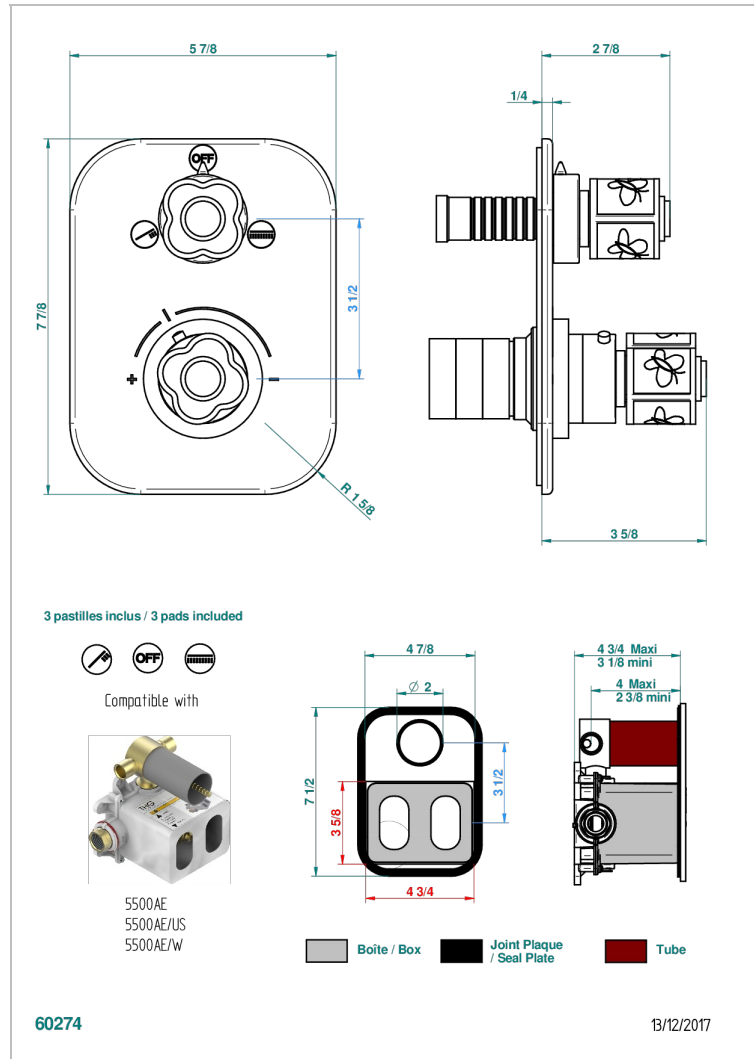

CAPUCINE MAUVE BUTTERFLY GOLD DECOR

A7D-5500BE

Trim for THG thermostat with 2-way diverter, rough part supplied with fixing box ref. 5 500AE/US

CHARACTERISTIC

- Built-in thermostatic cover for 5500AE - 5500AE/US - 5500AE/W with 2 no.1/2" outputs and 1 stop function
- Requires concealed thermostat Ref 5500AE - 5500AE/US - 5500AE/W
- For Shower 2 functions - non simultaneous -
- Temperature control knob with security stop at 38°C
- Solid brass plate and knob
- ASME : ASME A112.18.1-2011/CSA B125.1-11
- DVGW : DW-6512CQ0608

STANDARDS

RELATED SKU'S

- Ref. G00-5500AE/US 3/4" THG thermostat with 2-way diverter with wax cartridge with stop valve and 2 outlets delivered with a built-in box, no trim
- Ref. G00-5100G Reinforced stop ring for THG thermostatic with fixing set