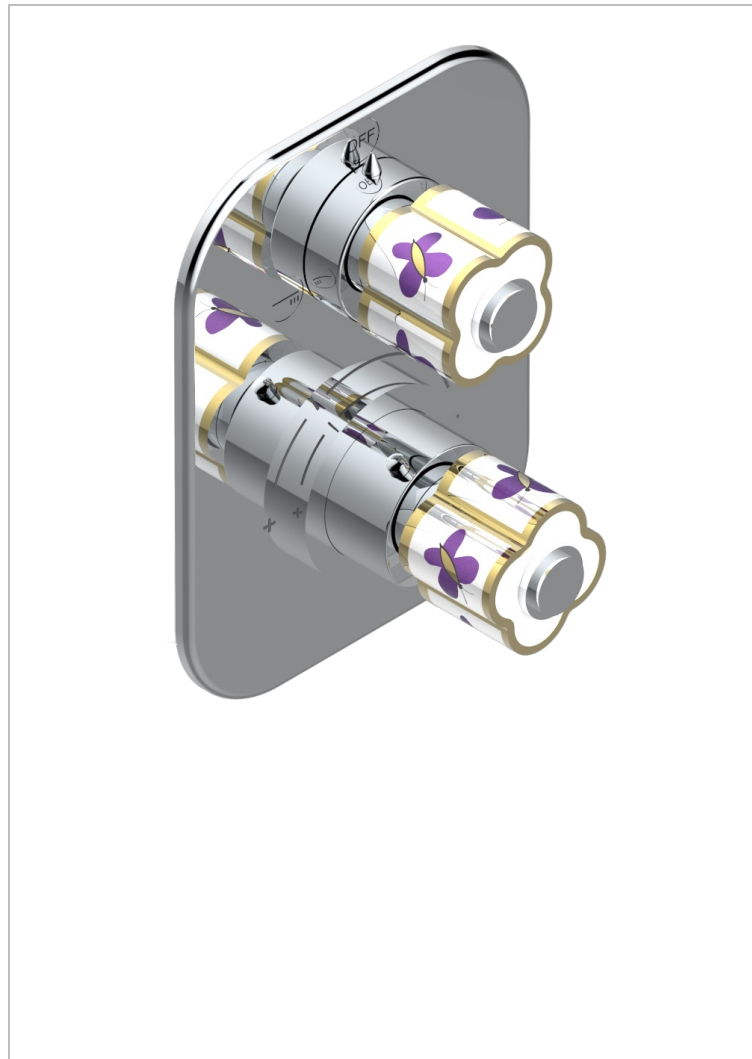

CAPUCINE MAUVE BUTTERFLY GOLD DECOR

A7D-5500BE

Trim for THG thermostat with 2-way diverter, rough part supplied with fixing box ref. 5 500AE/US

CHARACTERISTIC

- Built-in thermostatic cover for 5500AE - 5500AE/US - 5500AE/W with 2 no.1/2" outputs and 1 stop function
- Requires concealed thermostat Ref 5500AE - 5500AE/US - 5500AE/W
- For Shower 2 functions - non simultaneous -
- Temperature control knob with security stop at 38°C
- Solid brass plate and knob
- ASME : ASME A112.18.1-2011/CSA B125.1-11
- DVGW : DW-6512CQ0608

STANDARDS

RELATED SKU'S

- Ref. G00-5500AE/US 3/4" THG thermostat with 2-way diverter with wax cartridge with stop valve and 2 outlets delivered with a built-in box, no trim
- Ref. G00-5100G Reinforced stop ring for THG thermostatic with fixing set

AVAILABLE FINITIONS

Black nickel - D24
Blush PVD - H62
Brass color PVD - H49
Brown bronze color PVD - F33
Chrome polished - A02
Chrome polished / gold polished - G02

Copper antique matt, coated - H07
Gold color PVD - H52
Gold mat - F07
Gold polished - F01
Gold satiney - F03
Graphite PVD - H64