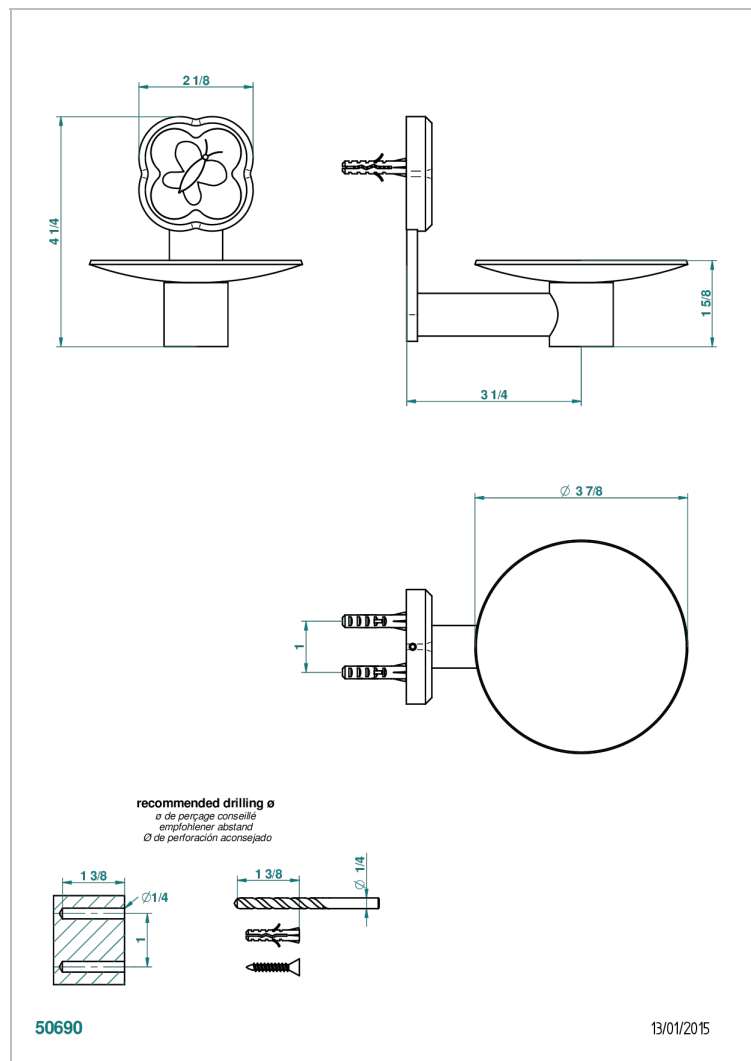

CAPUCINE MAUVE BUTTERFLY GOLD DECOR

A7D-546

Soap dish, wall mounted, 4" diameter

CHARACTERISTIC

- Capucine mauve butterfly gold decor
- Soap dish, wall mounted, 4" diameter

AVAILABLE FINITIONS

Black nickel - D24